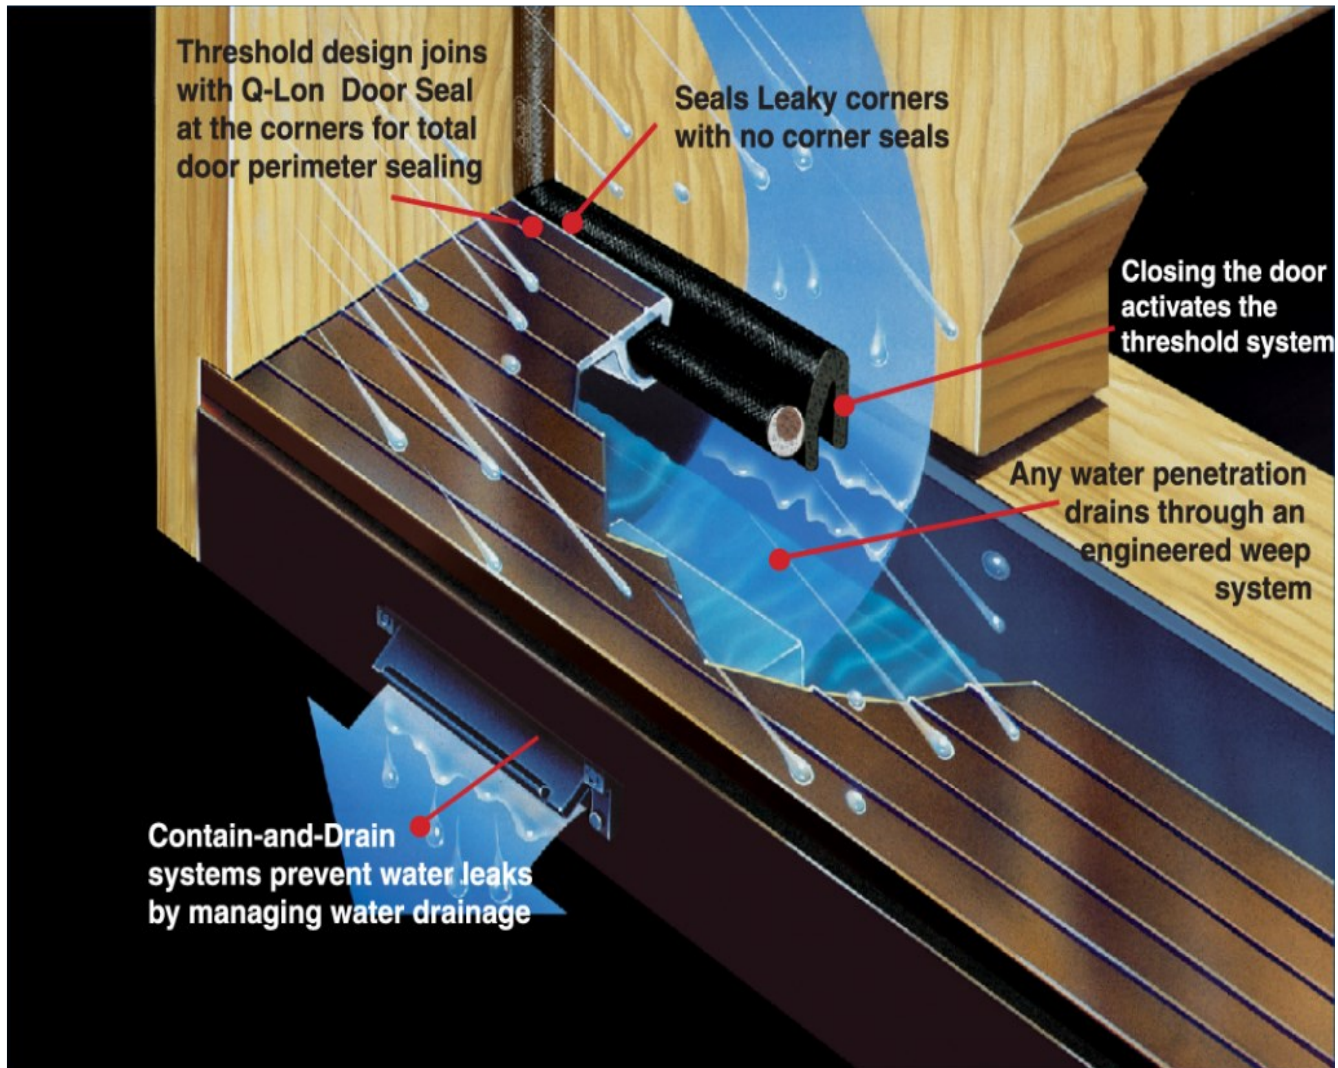

BEVELED.COM

SPECIALTY THRESHOLDS

757-715-1510

[Back to Upgraded Door Parts](#)

www.beveled.com

Upgraded Compression Threshold Detail.

For years now, we have been using this threshold system on double door units.

For extreme environments, we will even use it for single doors and doors with sidelites.

*It is perfect for the high-wind and rain environment along the coast in our area.
It eliminates the need for door bottoms.*