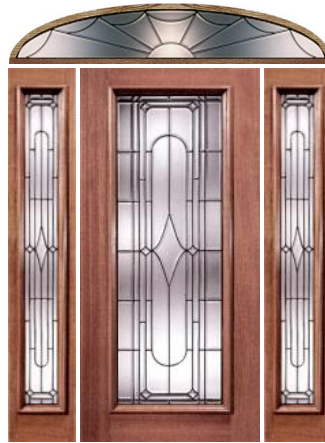

Single Door w/ Sidelites
6'8" High with Elliptical Transom

Double Doors
6'8" High with Elliptical Transom

Single Door w/ Sidelites
6'8" High with Segmented Arch Transom

Double Doors
6'8" High with Rectangular Transom