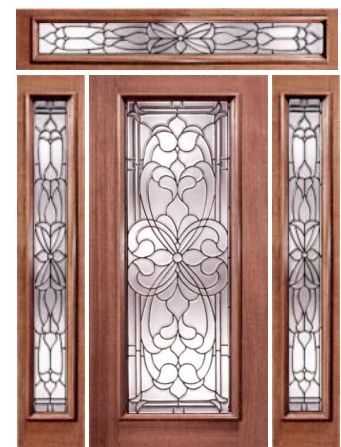

Single Door w/ Sidelites
6'8" High with Elliptical Transom

Double Doors
6'8" High with Elliptical Transom

Single Door w/ Sidelites
6'8" High with Segmented Arch Transom

Double Doors
6'8" High with Rectangular Transom