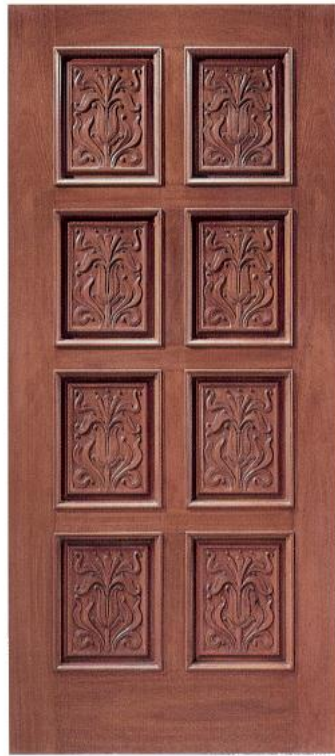

**BEVELED.COM**

**CARVED DOORS**

**757-715-1510**

[Back to Main Door Groups](#)

[www.beveled.com](http://www.beveled.com)

*shown above:*

*#1301 Design, 8'0" High*

## Back to Main Door Groups

[www.beveled.com](http://www.beveled.com)

757-715-1510

- AVAILABLE IN **SELECT MAHOGANY**
- WIDE VARIETY OF STANDARD SIZES - CUSTOM SIZES NOW AVAILABLE
- MOST HAND CARVED ON BOTH SIDES
- ALL AVAILABLE AS PRE-HUNG UNITS - EXISTING HOMES AND NEW HOME CONSTRUCTION

#101

#201

#301

#401

#501

#601

#701

#801