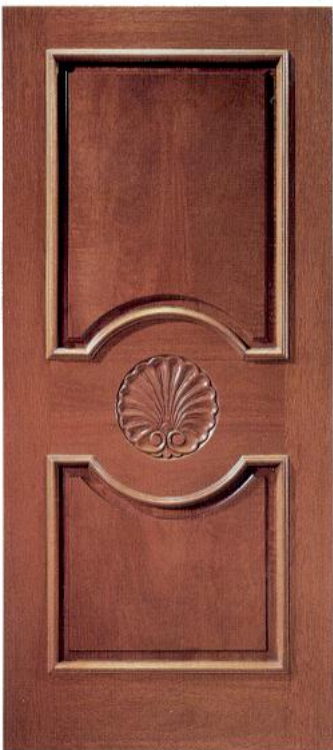

#901

#1001

#1101

#1201

#6201

#6101

#1401

#1501

## Back to Main Door Groups

[www.beveled.com](http://www.beveled.com)

**757-715-1510**

- AVAILABLE IN **SELECT MAHOGANY**
- WIDE VARIETY OF STANDARD SIZES - CUSTOM SIZES NOW AVAILABLE
- MOST HAND CARVED ON BOTH SIDES - ARCH DOORS WITH JAMBS
- ALL AVAILABLE AS PRE-HUNG UNITS