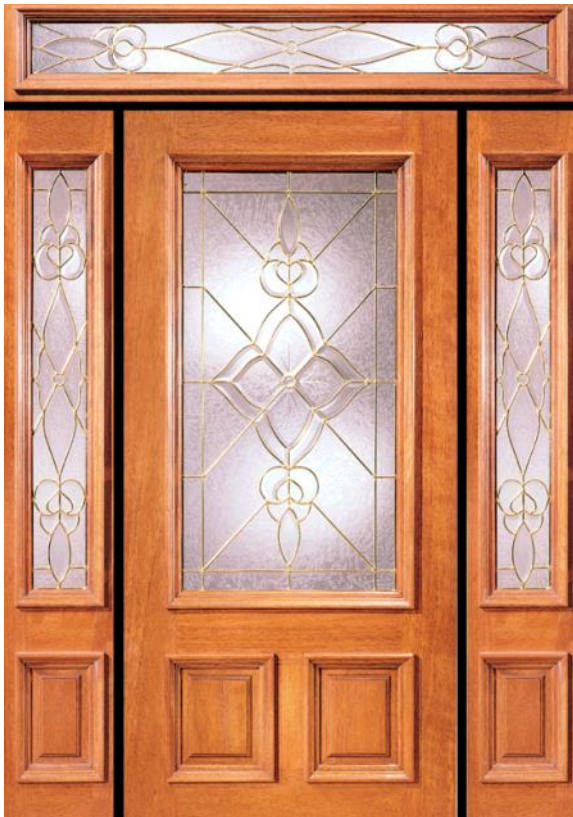

BEVELED.COM

EXPO SERIES

757-715-1510

[Back to Main Door Groups](#)

www.beveled.com

MODEL X-230

Back to Main Door Groups

www.beveled.com

MODEL X-101

MODEL X-180

MODEL X-230

Back to Main Door Groups

www.beveled.com

757-715-1510

- AVAILABLE IN **SELECT MAHOGANY**
- ALL INSULATED GLASS - SILVER, BLACK & BRASS CAMING
- AVAILABLE AS PRE-HUNG UNITS - EXISTING HOMES AND NEW HOME CONSTRUCTION - ALL MADE TO SIZE