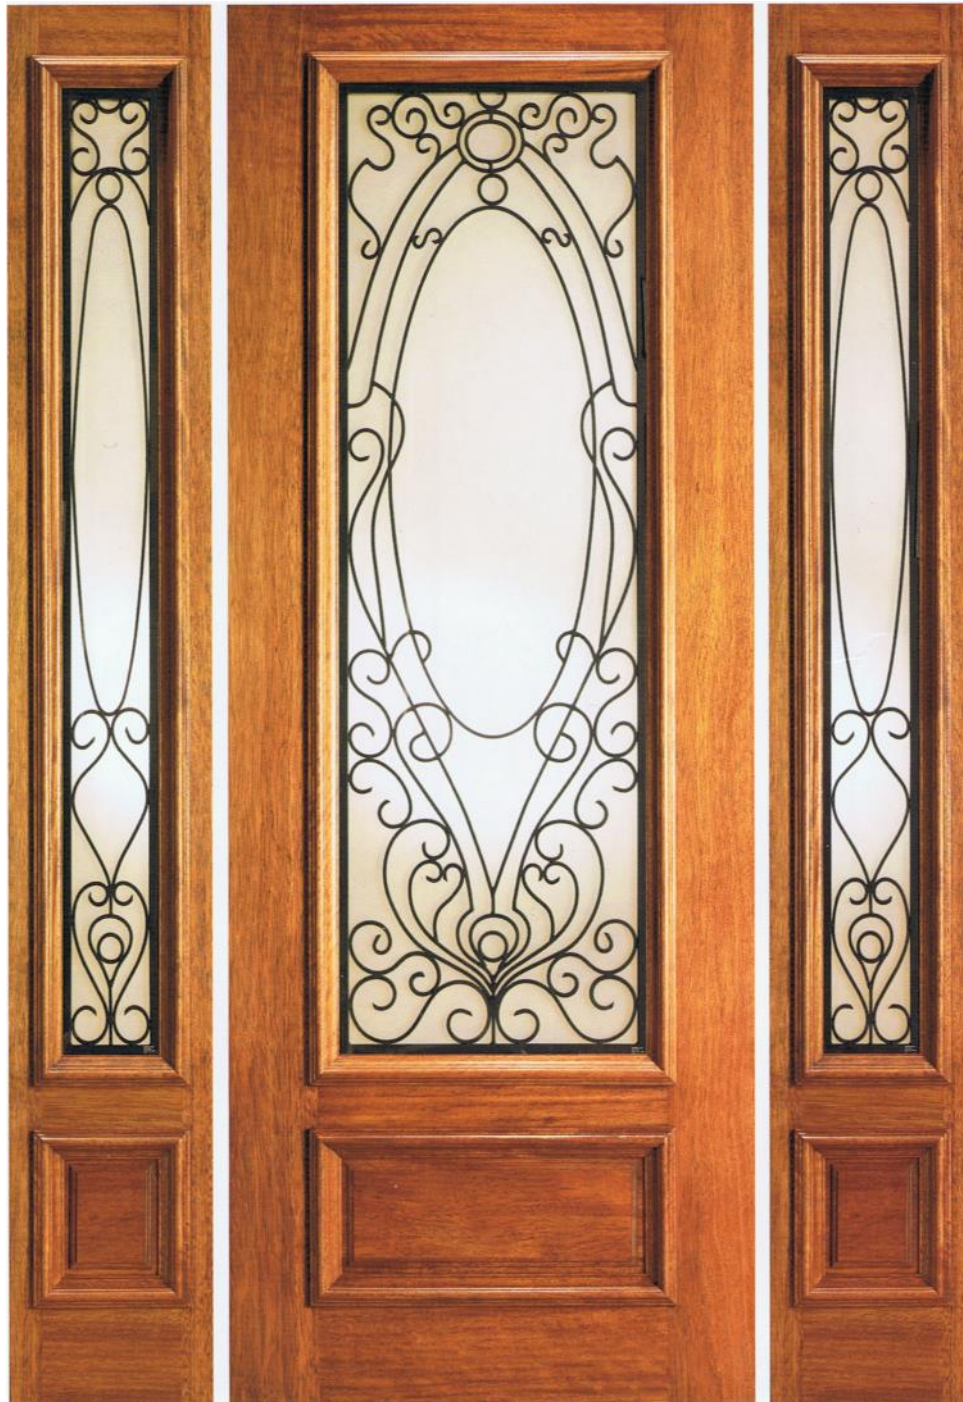

Standard 8-ft high with raised panel under glass

IR 734

Door features beveled glass center design, surrounded by Ironwork detail

757-715-1510

- AVAILABLE IN **SELECT MAHOGANY**
- WIDE VARIETY OF STANDARD SIZES - CUSTOM SIZES NOW AVAILABLE
- ALL INSULATED GLASS - IRONWORK IS SEALED BETWEEN CLEAR OR FROSTED GLASS FOR PRIVACY
- STANDARD 8-FT HIGH DOORS & SIDELITES HAVE RAISED PANEL UNDER GLASS
- MOST AVAILABLE WITH CARVED OR PLAIN MOULDINGS
- AVAILABLE AS PRE-HUNG UNITS - EXISTING HOMES AND NEW HOME CONSTRUCTION

Standard 8-ft high with raised panel under glass

Shown with Carved Mouldings

IR 733

757-715-1510

- AVAILABLE IN **SELECT MAHOGANY**
- WIDE VARIETY OF STANDARD SIZES - CUSTOM SIZES NOW AVAILABLE
- ALL INSULATED GLASS - IRONWORK IS SEALED BETWEEN CLEAR OR FROSTED GLASS FOR PRIVACY
- STANDARD 8-FT HIGH DOORS & SIDELITES HAVE RAISED PANEL UNDER GLASS
- MOST AVAILABLE WITH CARVED OR PLAIN MOULDINGS
- AVAILABLE AS PRE-HUNG UNITS - EXISTING HOMES AND NEW HOME CONSTRUCTION

Standard 8-ft high with raised panel under glass

Shown with Plain Mouldings

IR 739

- AVAILABLE IN **SELECT MAHOGANY**
- WIDE VARIETY OF STANDARD SIZES - CUSTOM SIZES NOW AVAILABLE
- ALL INSULATED GLASS - IRONWORK IS SEALED BETWEEN CLEAR OR FROSTED GLASS FOR PRIVACY
- STANDARD 8-FT HIGH DOORS & SIDELITES HAVE RAISED PANEL UNDER GLASS
- MOST AVAILABLE WITH CARVED OR PLAIN MOULDINGS
- AVAILABLE AS PRE-HUNG UNITS - EXISTING HOMES AND NEW HOME CONSTRUCTION