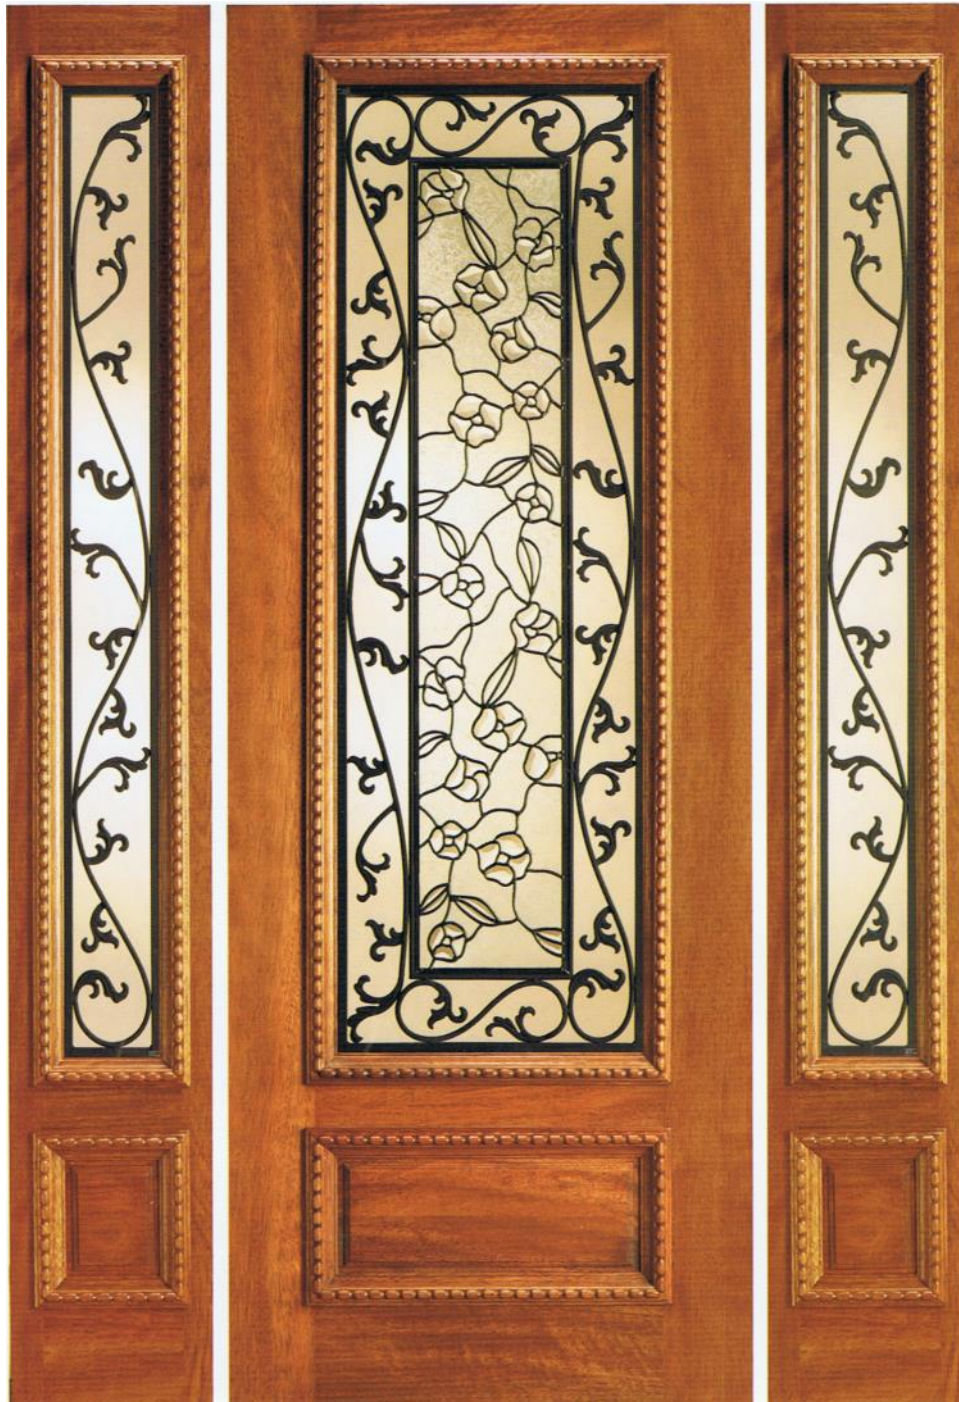

Standard 8-ft high with raised panel under glass

Shown with Plain Mouldings

IR 739

- AVAILABLE IN **SELECT MAHOGANY**
- WIDE VARIETY OF STANDARD SIZES - CUSTOM SIZES NOW AVAILABLE
- ALL INSULATED GLASS - IRONWORK IS SEALED BETWEEN CLEAR OR FROSTED GLASS FOR PRIVACY
- STANDARD 8-FT HIGH DOORS & SIDELITES HAVE RAISED PANEL UNDER GLASS
- MOST AVAILABLE WITH CARVED OR PLAIN MOULDINGS
- AVAILABLE AS PRE-HUNG UNITS - EXISTING HOMES AND NEW HOME CONSTRUCTION

Standard 8-ft high with raised panel under glass

Shown with Plain Mouldings

IR 735

- AVAILABLE IN **SELECT MAHOGANY**
- WIDE VARIETY OF STANDARD SIZES - CUSTOM SIZES NOW AVAILABLE
- ALL INSULATED GLASS - IRONWORK IS SEALED BETWEEN CLEAR OR FROSTED GLASS FOR PRIVACY
- STANDARD 8-FT HIGH DOORS & SIDELITES HAVE RAISED PANEL UNDER GLASS
- MOST AVAILABLE WITH CARVED OR PLAIN MOULDINGS
- AVAILABLE AS PRE-HUNG UNITS - EXISTING HOMES AND NEW HOME CONSTRUCTION

Standard 8-ft high with raised panel under glass

Shown with Plain Mouldings

IR 733

- AVAILABLE IN **SELECT MAHOGANY**
- WIDE VARIETY OF STANDARD SIZES - CUSTOM SIZES NOW AVAILABLE
- ALL INSULATED GLASS - IRONWORK IS SEALED BETWEEN CLEAR OR FROSTED GLASS FOR PRIVACY
- STANDARD 8-FT HIGH DOORS & SIDELITES HAVE RAISED PANEL UNDER GLASS
- MOST AVAILABLE WITH CARVED OR PLAIN MOULDINGS
- AVAILABLE AS PRE-HUNG UNITS - EXISTING HOMES AND NEW HOME CONSTRUCTION

Standard 8-ft high with raised panel under glass

Shown with Carved Mouldings

IR 737

- AVAILABLE IN **SELECT MAHOGANY**
- WIDE VARIETY OF STANDARD SIZES - CUSTOM SIZES NOW AVAILABLE
- ALL INSULATED GLASS - IRONWORK IS SEALED BETWEEN CLEAR OR FROSTED GLASS FOR PRIVACY
- STANDARD 8-FT HIGH DOORS & SIDELITES HAVE RAISED PANEL UNDER GLASS
- MOST AVAILABLE WITH CARVED OR PLAIN MOULDINGS
- AVAILABLE AS PRE-HUNG UNITS - EXISTING HOMES AND NEW HOME CONSTRUCTION