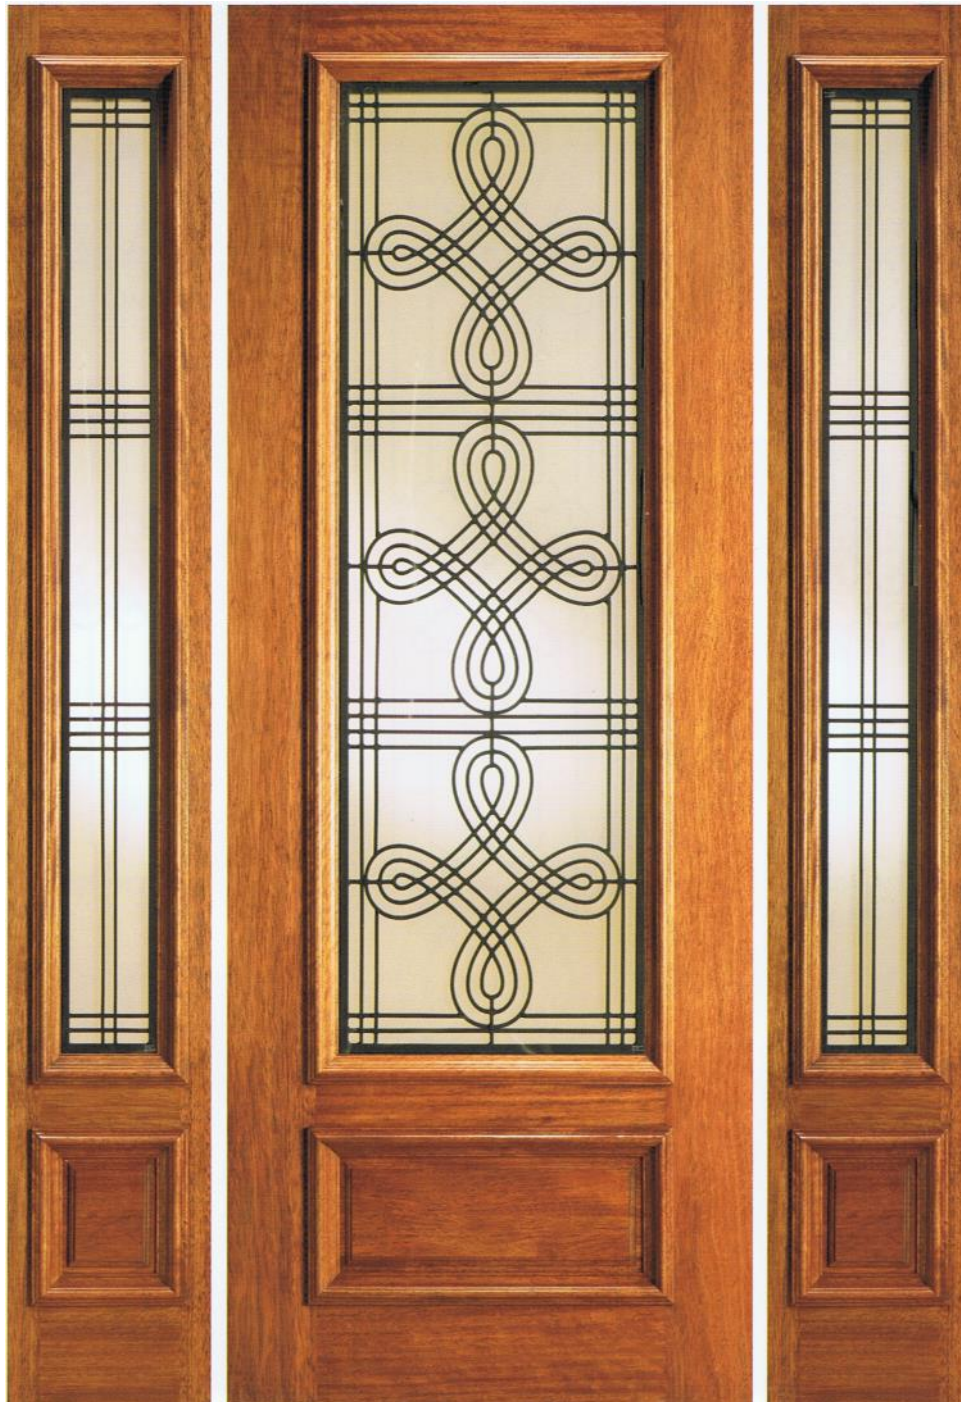

Standard 8-ft high with raised panel under glass

Shown with Carved Mouldings

IR 733

757-715-1510

- AVAILABLE IN **SELECT MAHOGANY**
- WIDE VARIETY OF STANDARD SIZES - CUSTOM SIZES NOW AVAILABLE
- ALL INSULATED GLASS - IRONWORK IS SEALED BETWEEN CLEAR OR FROSTED GLASS FOR PRIVACY
- STANDARD 8-FT HIGH DOORS & SIDELITES HAVE RAISED PANEL UNDER GLASS
- MOST AVAILABLE WITH CARVED OR PLAIN MOULDINGS
- AVAILABLE AS PRE-HUNG UNITS - EXISTING HOMES AND NEW HOME CONSTRUCTION

Standard 8-ft high with raised panel under glass

Shown with Plain Mouldings

IR 739

- AVAILABLE IN **SELECT MAHOGANY**
- WIDE VARIETY OF STANDARD SIZES - CUSTOM SIZES NOW AVAILABLE
- ALL INSULATED GLASS - IRONWORK IS SEALED BETWEEN CLEAR OR FROSTED GLASS FOR PRIVACY
- STANDARD 8-FT HIGH DOORS & SIDELITES HAVE RAISED PANEL UNDER GLASS
- MOST AVAILABLE WITH CARVED OR PLAIN MOULDINGS
- AVAILABLE AS PRE-HUNG UNITS - EXISTING HOMES AND NEW HOME CONSTRUCTION

Standard 8-ft high with raised panel under glass

Shown with Plain Mouldings

IR 735

- AVAILABLE IN **SELECT MAHOGANY**
- WIDE VARIETY OF STANDARD SIZES - CUSTOM SIZES NOW AVAILABLE
- ALL INSULATED GLASS - IRONWORK IS SEALED BETWEEN CLEAR OR FROSTED GLASS FOR PRIVACY
- STANDARD 8-FT HIGH DOORS & SIDELITES HAVE RAISED PANEL UNDER GLASS
- MOST AVAILABLE WITH CARVED OR PLAIN MOULDINGS
- AVAILABLE AS PRE-HUNG UNITS - EXISTING HOMES AND NEW HOME CONSTRUCTION