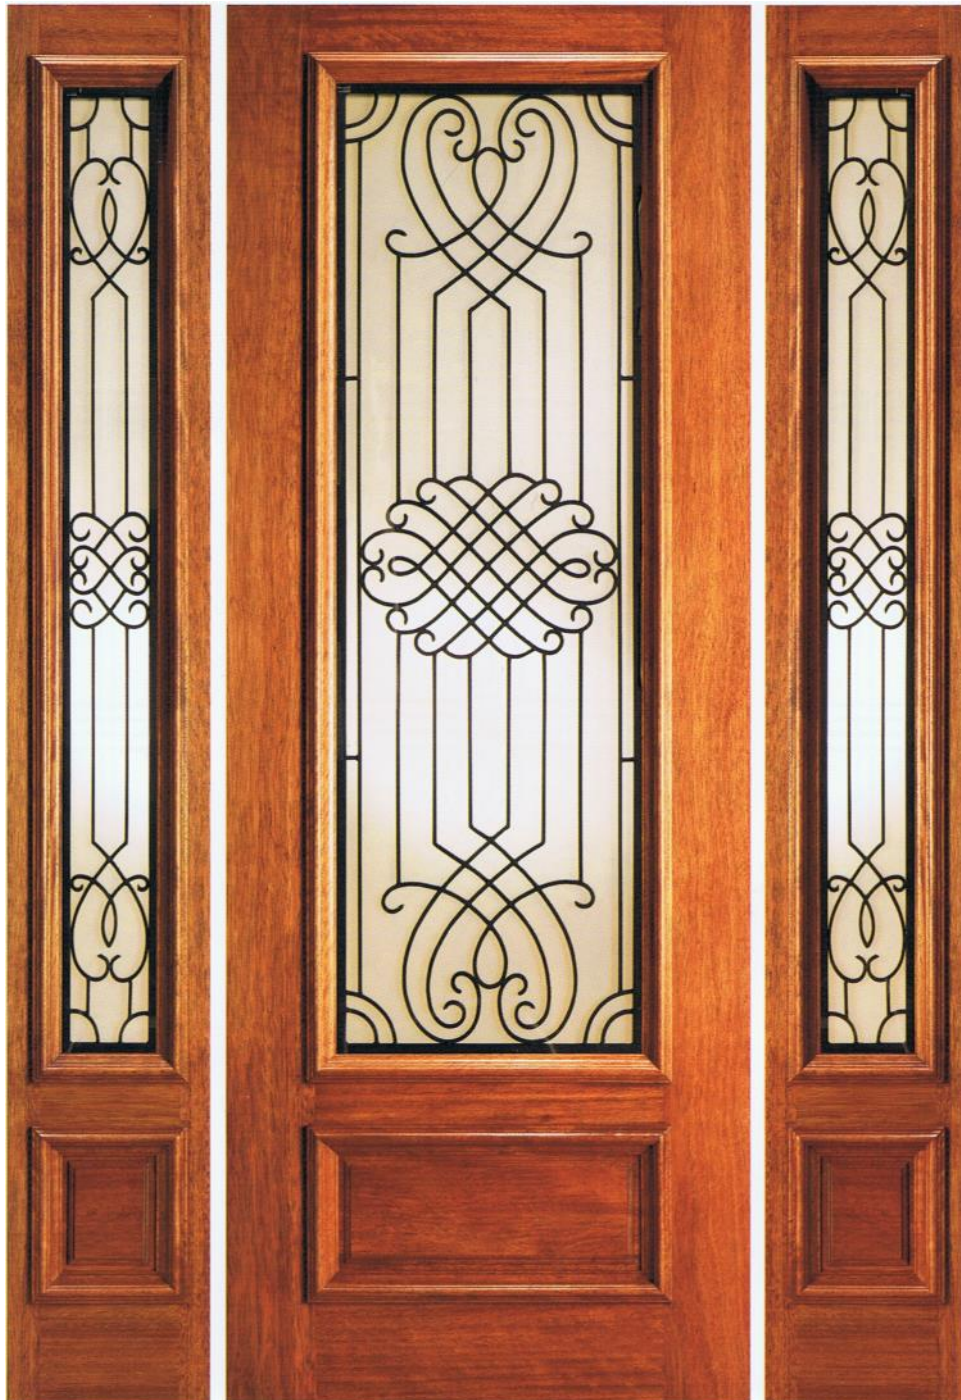

BEVELED.COM

INSULATED IRONWORK 757-715-1510

[Back to Main Door Groups](#)

www.beveled.com

757-715-1510

- AVAILABLE IN **SELECT MAHOGANY**
- WIDE VARIETY OF STANDARD SIZES - CUSTOM SIZES NOW AVAILABLE
- ALL INSULATED GLASS - IRONWORK IS SEALED BETWEEN CLEAR OR FROSTED GLASS FOR PRIVACY
- STANDARD 8-FT HIGH DOORS & SIDELITES HAVE RAISED PANEL UNDER GLASS
- MOST AVAILABLE WITH CARVED OR PLAIN MOULDINGS
- AVAILABLE AS PRE-HUNG UNITS - EXISTING HOMES AND NEW HOME CONSTRUCTION

Standard 8-ft high with raised panel under glass

IR 734

Door features beveled glass center design, surrounded by Ironwork detail

757-715-1510

- AVAILABLE IN **SELECT MAHOGANY**
- WIDE VARIETY OF STANDARD SIZES - CUSTOM SIZES NOW AVAILABLE
- ALL INSULATED GLASS - IRONWORK IS SEALED BETWEEN CLEAR OR FROSTED GLASS FOR PRIVACY
- STANDARD 8-FT HIGH DOORS & SIDELITES HAVE RAISED PANEL UNDER GLASS
- MOST AVAILABLE WITH CARVED OR PLAIN MOULDINGS
- AVAILABLE AS PRE-HUNG UNITS - EXISTING HOMES AND NEW HOME CONSTRUCTION

Standard 8-ft high with raised panel under glass

Shown with Carved Mouldings

IR 733

757-715-1510

- AVAILABLE IN **SELECT MAHOGANY**
- WIDE VARIETY OF STANDARD SIZES - CUSTOM SIZES NOW AVAILABLE
- ALL INSULATED GLASS - IRONWORK IS SEALED BETWEEN CLEAR OR FROSTED GLASS FOR PRIVACY
- STANDARD 8-FT HIGH DOORS & SIDELITES HAVE RAISED PANEL UNDER GLASS
- MOST AVAILABLE WITH CARVED OR PLAIN MOULDINGS
- AVAILABLE AS PRE-HUNG UNITS - EXISTING HOMES AND NEW HOME CONSTRUCTION

Standard 8-ft high with raised panel under glass

Shown with Plain Mouldings

IR 739

- AVAILABLE IN **SELECT MAHOGANY**
- WIDE VARIETY OF STANDARD SIZES - CUSTOM SIZES NOW AVAILABLE
- ALL INSULATED GLASS - IRONWORK IS SEALED BETWEEN CLEAR OR FROSTED GLASS FOR PRIVACY
- STANDARD 8-FT HIGH DOORS & SIDELITES HAVE RAISED PANEL UNDER GLASS
- MOST AVAILABLE WITH CARVED OR PLAIN MOULDINGS
- AVAILABLE AS PRE-HUNG UNITS - EXISTING HOMES AND NEW HOME CONSTRUCTION