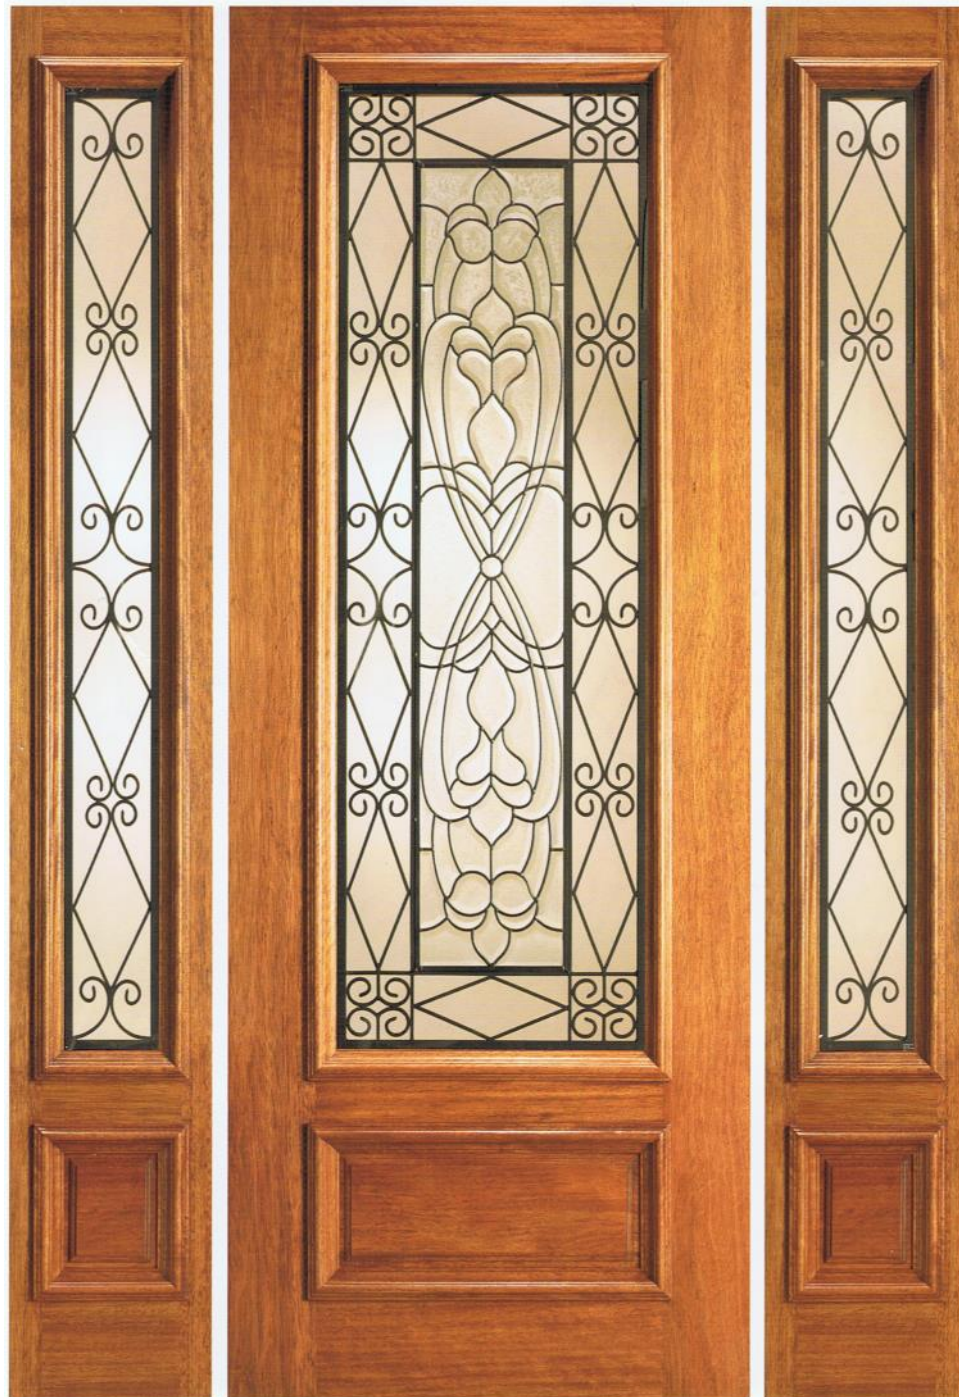

BEVELED.COM

INSULATED IRONWORK 757-715-1510

[Back to Main Door Groups](#)

www.beveled.com

757-715-1510

- AVAILABLE IN **SELECT MAHOGANY**
- WIDE VARIETY OF STANDARD SIZES - CUSTOM SIZES NOW AVAILABLE
- ALL INSULATED GLASS - IRONWORK IS SEALED BETWEEN CLEAR OR FROSTED GLASS FOR PRIVACY
- STANDARD 8-FT HIGH DOORS & SIDELITES HAVE RAISED PANEL UNDER GLASS
- MOST AVAILABLE WITH CARVED OR PLAIN MOULDINGS
- AVAILABLE AS PRE-HUNG UNITS - EXISTING HOMES AND NEW HOME CONSTRUCTION

Standard 8-ft high with raised panel under glass

IR 734

Door features beveled glass center design, surrounded by Ironwork detail

757-715-1510

- AVAILABLE IN **SELECT MAHOGANY**
- WIDE VARIETY OF STANDARD SIZES - CUSTOM SIZES NOW AVAILABLE
- ALL INSULATED GLASS - IRONWORK IS SEALED BETWEEN CLEAR OR FROSTED GLASS FOR PRIVACY
- STANDARD 8-FT HIGH DOORS & SIDELITES HAVE RAISED PANEL UNDER GLASS
- MOST AVAILABLE WITH CARVED OR PLAIN MOULDINGS
- AVAILABLE AS PRE-HUNG UNITS - EXISTING HOMES AND NEW HOME CONSTRUCTION

Standard 8-ft high with raised panel under glass

Shown with Carved Mouldings

IR 733

757-715-1510

- AVAILABLE IN **SELECT MAHOGANY**
- WIDE VARIETY OF STANDARD SIZES - CUSTOM SIZES NOW AVAILABLE
- ALL INSULATED GLASS - IRONWORK IS SEALED BETWEEN CLEAR OR FROSTED GLASS FOR PRIVACY
- STANDARD 8-FT HIGH DOORS & SIDELITES HAVE RAISED PANEL UNDER GLASS
- MOST AVAILABLE WITH CARVED OR PLAIN MOULDINGS
- AVAILABLE AS PRE-HUNG UNITS - EXISTING HOMES AND NEW HOME CONSTRUCTION

Standard 8-ft high with raised panel under glass

Shown with Plain Mouldings

IR 739

- AVAILABLE IN **SELECT MAHOGANY**
- WIDE VARIETY OF STANDARD SIZES - CUSTOM SIZES NOW AVAILABLE
- ALL INSULATED GLASS - IRONWORK IS SEALED BETWEEN CLEAR OR FROSTED GLASS FOR PRIVACY
- STANDARD 8-FT HIGH DOORS & SIDELITES HAVE RAISED PANEL UNDER GLASS
- MOST AVAILABLE WITH CARVED OR PLAIN MOULDINGS
- AVAILABLE AS PRE-HUNG UNITS - EXISTING HOMES AND NEW HOME CONSTRUCTION