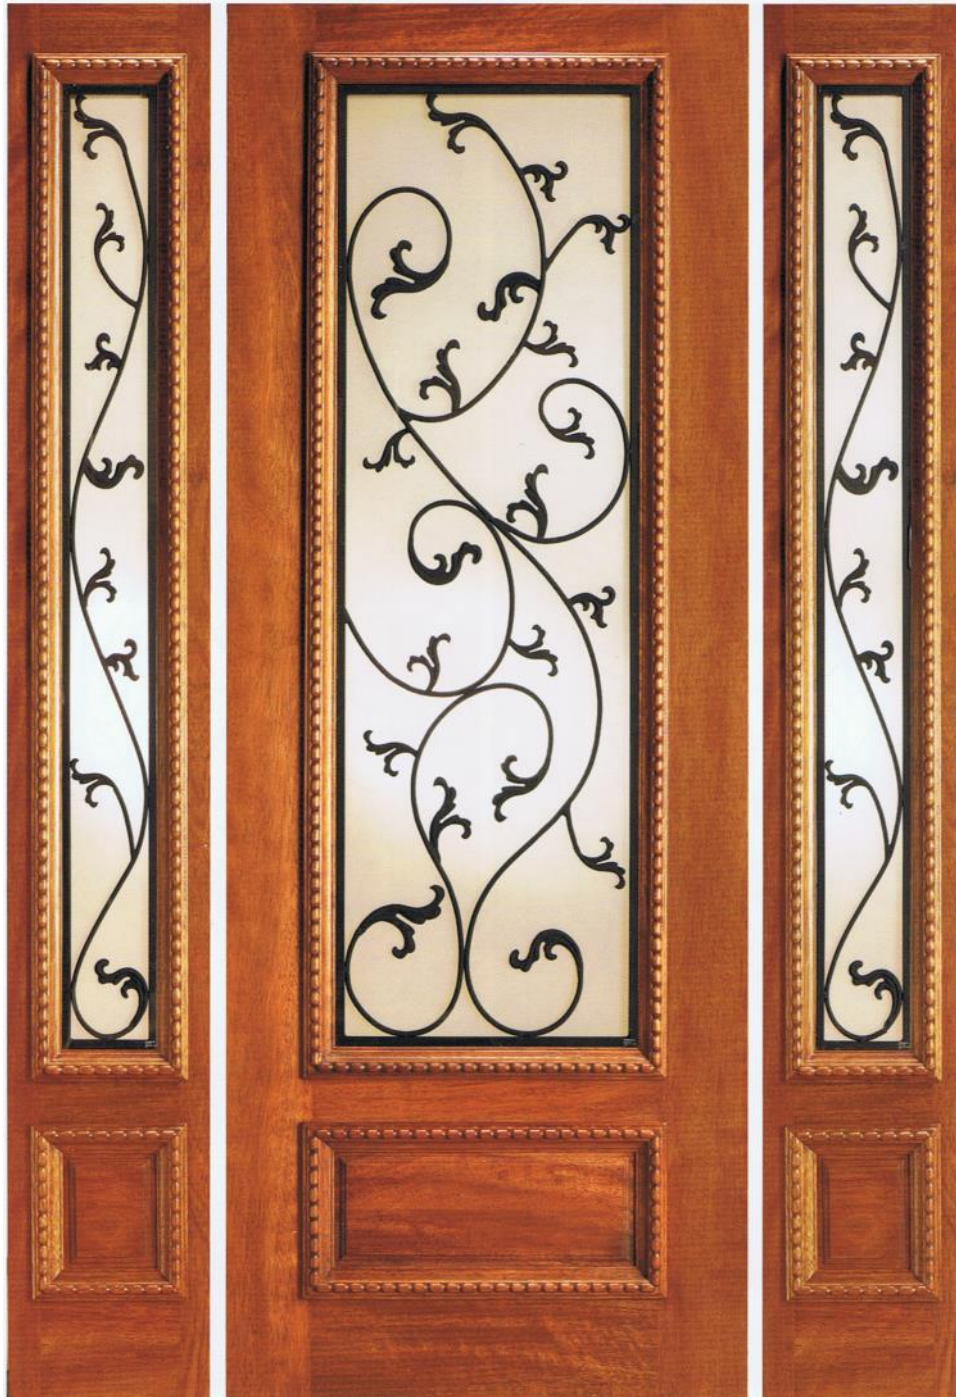

BEVELED.COM

INSULATED IRONWORK 757-715-1510

[Back to Main Door Groups](#)

www.beveled.com

757-715-1510

- AVAILABLE IN **SELECT MAHOGANY**
- WIDE VARIETY OF STANDARD SIZES - CUSTOM SIZES NOW AVAILABLE
- ALL INSULATED GLASS - IRONWORK IS SEALED BETWEEN CLEAR OR FROSTED GLASS FOR PRIVACY
- STANDARD 8-FT HIGH DOORS & SIDELITES HAVE RAISED PANEL UNDER GLASS
- MOST AVAILABLE WITH CARVED OR PLAIN MOULDINGS
- AVAILABLE AS PRE-HUNG UNITS - EXISTING HOMES AND NEW HOME CONSTRUCTION

Standard 8-ft high with raised panel under glass

IR 734

Door features beveled glass center design, surrounded by Ironwork detail

757-715-1510

- AVAILABLE IN **SELECT MAHOGANY**
- WIDE VARIETY OF STANDARD SIZES - CUSTOM SIZES NOW AVAILABLE
- ALL INSULATED GLASS - IRONWORK IS SEALED BETWEEN CLEAR OR FROSTED GLASS FOR PRIVACY
- STANDARD 8-FT HIGH DOORS & SIDELITES HAVE RAISED PANEL UNDER GLASS
- MOST AVAILABLE WITH CARVED OR PLAIN MOULDINGS
- AVAILABLE AS PRE-HUNG UNITS - EXISTING HOMES AND NEW HOME CONSTRUCTION

Standard 8-ft high with raised panel under glass

Shown with Carved Mouldings

IR 733

757-715-1510

- AVAILABLE IN **SELECT MAHOGANY**
- WIDE VARIETY OF STANDARD SIZES - CUSTOM SIZES NOW AVAILABLE
- ALL INSULATED GLASS - IRONWORK IS SEALED BETWEEN CLEAR OR FROSTED GLASS FOR PRIVACY
- STANDARD 8-FT HIGH DOORS & SIDELITES HAVE RAISED PANEL UNDER GLASS
- MOST AVAILABLE WITH CARVED OR PLAIN MOULDINGS
- AVAILABLE AS PRE-HUNG UNITS - EXISTING HOMES AND NEW HOME CONSTRUCTION

Standard 8-ft high with raised panel under glass

Shown with Plain Mouldings

IR 739

- AVAILABLE IN **SELECT MAHOGANY**
- WIDE VARIETY OF STANDARD SIZES - CUSTOM SIZES NOW AVAILABLE
- ALL INSULATED GLASS - IRONWORK IS SEALED BETWEEN CLEAR OR FROSTED GLASS FOR PRIVACY
- STANDARD 8-FT HIGH DOORS & SIDELITES HAVE RAISED PANEL UNDER GLASS
- MOST AVAILABLE WITH CARVED OR PLAIN MOULDINGS
- AVAILABLE AS PRE-HUNG UNITS - EXISTING HOMES AND NEW HOME CONSTRUCTION