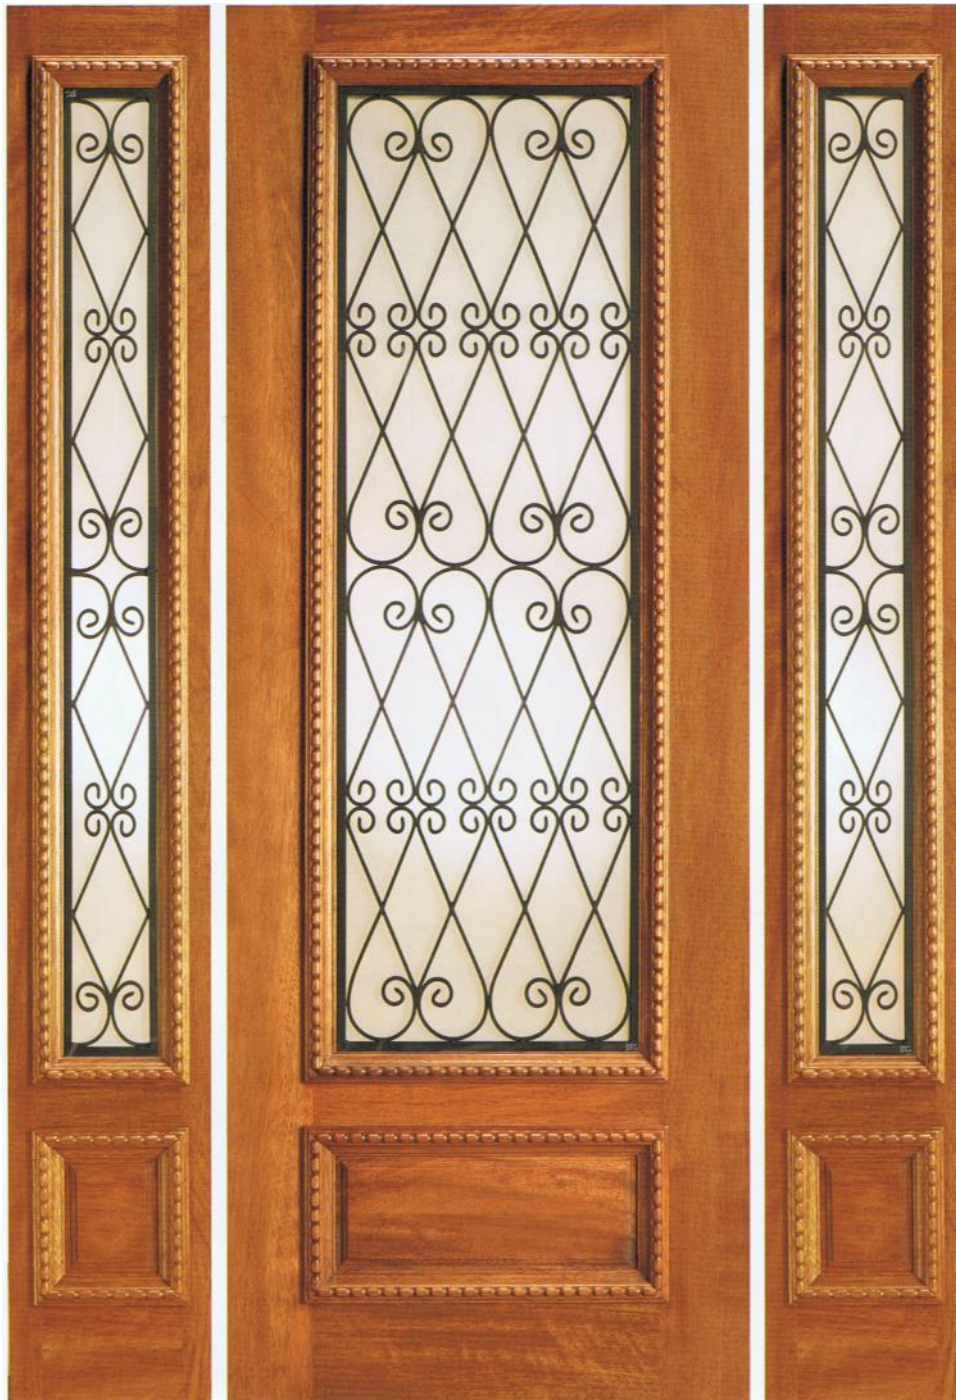

Standard 8-ft high with raised panel under glass

Shown with Plain Mouldings

IR 739

- AVAILABLE IN **SELECT MAHOGANY**
- WIDE VARIETY OF STANDARD SIZES - CUSTOM SIZES NOW AVAILABLE
- ALL INSULATED GLASS - IRONWORK IS SEALED BETWEEN CLEAR OR FROSTED GLASS FOR PRIVACY
- STANDARD 8-FT HIGH DOORS & SIDELITES HAVE RAISED PANEL UNDER GLASS
- MOST AVAILABLE WITH CARVED OR PLAIN MOULDINGS
- AVAILABLE AS PRE-HUNG UNITS - EXISTING HOMES AND NEW HOME CONSTRUCTION

Standard 8-ft high with raised panel under glass

Shown with Plain Mouldings

IR 735

- AVAILABLE IN **SELECT MAHOGANY**
- WIDE VARIETY OF STANDARD SIZES - CUSTOM SIZES NOW AVAILABLE
- ALL INSULATED GLASS - IRONWORK IS SEALED BETWEEN CLEAR OR FROSTED GLASS FOR PRIVACY
- STANDARD 8-FT HIGH DOORS & SIDELITES HAVE RAISED PANEL UNDER GLASS
- MOST AVAILABLE WITH CARVED OR PLAIN MOULDINGS
- AVAILABLE AS PRE-HUNG UNITS - EXISTING HOMES AND NEW HOME CONSTRUCTION

Standard 8-ft high with raised panel under glass

Shown with Plain Mouldings

IR 733

- AVAILABLE IN **SELECT MAHOGANY**
- WIDE VARIETY OF STANDARD SIZES - CUSTOM SIZES NOW AVAILABLE
- ALL INSULATED GLASS - IRONWORK IS SEALED BETWEEN CLEAR OR FROSTED GLASS FOR PRIVACY
- STANDARD 8-FT HIGH DOORS & SIDELITES HAVE RAISED PANEL UNDER GLASS
- MOST AVAILABLE WITH CARVED OR PLAIN MOULDINGS
- AVAILABLE AS PRE-HUNG UNITS - EXISTING HOMES AND NEW HOME CONSTRUCTION