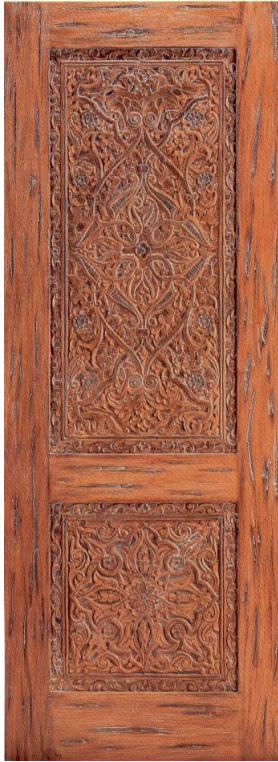

**BEVELED.COM**

**INTERNATIONAL DOORS 757-715-1510**

[Back to Main Door Groups](#)

[www.beveled.com](http://www.beveled.com)

MODEL 18 MALTA

## Back to Main Door Groups

[www.beveled.com](http://www.beveled.com)

**757-715-1510**

- AVAILABLE IN **SELECT MAHOGANY**
- WIDE VARIETY OF STANDARD SIZES - CUSTOM SIZES NOW AVAILABLE
- MOST HAND CARVED ON BOTH SIDES
- ALL AVAILABLE AS PRE-HUNG UNITS - EXISTING HOMES AND NEW HOME CONSTRUCTION