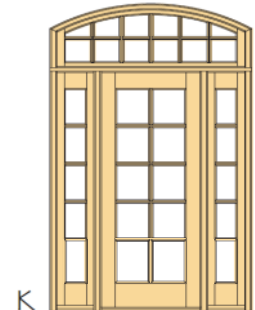

10-Lite Design