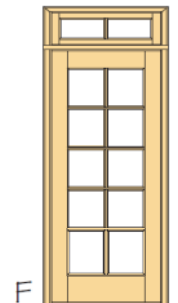

- AVAILABLE IN **SELECT MAHOGANY & NOW RUSTIC ALDER**
- WIDE VARIETY OF STANDARD SIZES - CUSTOM SIZES NOW AVAILABLE
- ALL INSULATED GLASS - CLEAR, BEVELED EDGE, AND MANY DIFFERENT TEXTURED GLASS FOR PRIVACY
- ALL AVAILABLE AS PRE-HUNG UNITS - EXISTING HOMES AND NEW HOME CONSTRUCTION

757-715-1510