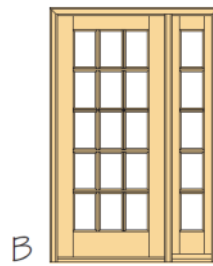

BEVELED.COM

FRENCH DOORS

757-715-1510

[Back to Main Door Groups](#)

www.beveled.com

- AVAILABLE IN **SELECT MAHOGANY & NOW RUSTIC ALDER**
- WIDE VARIETY OF STANDARD SIZES - CUSTOM SIZES NOW AVAILABLE
- ALL INSULATED GLASS - CLEAR, BEVELED EDGE, AND MANY DIFFERENT TEXTURED GLASS FOR PRIVACY
- ALL AVAILABLE AS PRE-HUNG UNITS - EXISTING HOMES AND NEW HOME CONSTRUCTION

757-715-1510

15-Lite Design

Back to Main Door Groups

www.beveled.com

757-715-1510

- AVAILABLE IN **SELECT MAHOGANY & NOW RUSTIC ALDER**
- WIDE VARIETY OF STANDARD SIZES - CUSTOM SIZES NOW AVAILABLE
- ALL INSULATED GLASS - CLEAR, BEVELED EDGE, AND MANY DIFFERENT TEXTURED GLASS FOR PRIVACY
- ALL AVAILABLE AS PRE-HUNG UNITS - EXISTING HOMES AND NEW HOME CONSTRUCTION