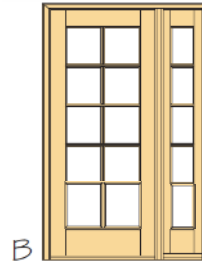

- AVAILABLE IN **SELECT MAHOGANY & NOW RUSTIC ALDER**
- WIDE VARIETY OF STANDARD SIZES - CUSTOM SIZES NOW AVAILABLE
- ALL INSULATED GLASS - CLEAR, BEVELED EDGE, AND MANY DIFFERENT TEXTURED GLASS FOR PRIVACY
- ALL AVAILABLE AS PRE-HUNG UNITS - EXISTING HOMES AND NEW HOME CONSTRUCTION

757-715-1510