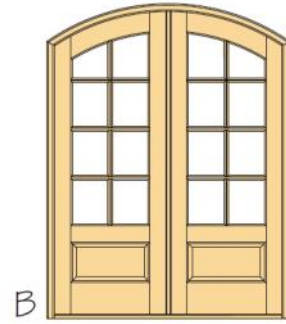

- AVAILABLE IN **SELECT MAHOGANY & NOW RUSTIC ALDER**
- WIDE VARIETY OF STANDARD SIZES - CUSTOM SIZES NOW AVAILABLE
- ALL INSULATED GLASS - CLEAR, BEVELED EDGE, AND MANY DIFFERENT TEXTURED GLASS FOR PRIVACY
- ALL AVAILABLE AS PRE-HUNG UNITS - EXISTING HOMES AND NEW HOME CONSTRUCTION

757-715-1510