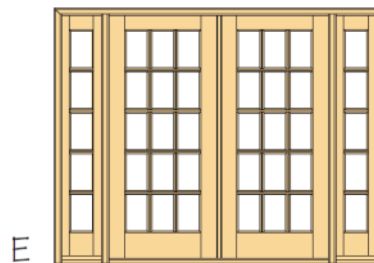

BEVELED.COM

FRENCH DOORS

757-715-1510

[Back to Main Door Groups](#)

www.beveled.com

- AVAILABLE IN **SELECT MAHOGANY & NOW RUSTIC ALDER**
- WIDE VARIETY OF STANDARD SIZES - CUSTOM SIZES NOW AVAILABLE
- ALL INSULATED GLASS - CLEAR, BEVELED EDGE, AND MANY DIFFERENT TEXTURED GLASS FOR PRIVACY
- ALL AVAILABLE AS PRE-HUNG UNITS - EXISTING HOMES AND NEW HOME CONSTRUCTION

757-715-1510

15-Lite Design

Back to Main Door Groups

www.beveled.com

757-715-1510

- AVAILABLE IN **SELECT MAHOGANY & NOW RUSTIC ALDER**
- WIDE VARIETY OF STANDARD SIZES - CUSTOM SIZES NOW AVAILABLE
- ALL INSULATED GLASS - CLEAR, BEVELED EDGE, AND MANY DIFFERENT TEXTURED GLASS FOR PRIVACY
- ALL AVAILABLE AS PRE-HUNG UNITS - EXISTING HOMES AND NEW HOME CONSTRUCTION