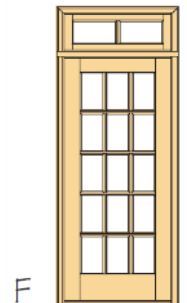

BEVELED.COM

FRENCH DOORS

757-715-1510

[Back to Main Door Groups](#)

www.beveled.com

- AVAILABLE IN **SELECT MAHOGANY & NOW RUSTIC ALDER**
- WIDE VARIETY OF STANDARD SIZES - CUSTOM SIZES NOW AVAILABLE
- ALL INSULATED GLASS - CLEAR, BEVELED EDGE, AND MANY DIFFERENT TEXTURED GLASS FOR PRIVACY
- ALL AVAILABLE AS PRE-HUNG UNITS - EXISTING HOMES AND NEW HOME CONSTRUCTION

757-715-1510

15-Lite Design

Back to Main Door Groups

www.beveled.com

757-715-1510

- AVAILABLE IN **SELECT MAHOGANY & NOW RUSTIC ALDER**
- WIDE VARIETY OF STANDARD SIZES - CUSTOM SIZES NOW AVAILABLE
- ALL INSULATED GLASS - CLEAR, BEVELED EDGE, AND MANY DIFFERENT TEXTURED GLASS FOR PRIVACY
- ALL AVAILABLE AS PRE-HUNG UNITS - EXISTING HOMES AND NEW HOME CONSTRUCTION