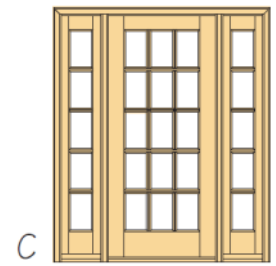

BEVELED.COM

FRENCH DOORS

757-715-1510

[Back to Main Door Groups](#)

www.beveled.com

- AVAILABLE IN **SELECT MAHOGANY & NOW RUSTIC ALDER**
- WIDE VARIETY OF STANDARD SIZES - CUSTOM SIZES NOW AVAILABLE
- ALL INSULATED GLASS - CLEAR, BEVELED EDGE, AND MANY DIFFERENT TEXTURED GLASS FOR PRIVACY
- ALL AVAILABLE AS PRE-HUNG UNITS - EXISTING HOMES AND NEW HOME CONSTRUCTION

757-715-1510

15-Lite Design

Back to Main Door Groups

www.beveled.com

757-715-1510

- AVAILABLE IN **SELECT MAHOGANY & NOW RUSTIC ALDER**
- WIDE VARIETY OF STANDARD SIZES - CUSTOM SIZES NOW AVAILABLE
- ALL INSULATED GLASS - CLEAR, BEVELED EDGE, AND MANY DIFFERENT TEXTURED GLASS FOR PRIVACY
- ALL AVAILABLE AS PRE-HUNG UNITS - EXISTING HOMES AND NEW HOME CONSTRUCTION