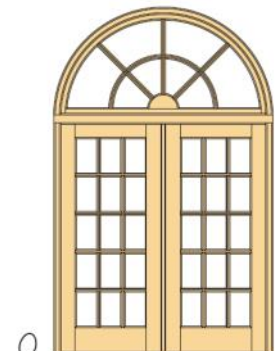

BEVELED.COM

FRENCH DOORS

757-715-1510

[Back to Main Door Groups](#)

www.beveled.com

- AVAILABLE IN **SELECT MAHOGANY & NOW RUSTIC ALDER**
- WIDE VARIETY OF STANDARD SIZES - CUSTOM SIZES NOW AVAILABLE
- ALL INSULATED GLASS - CLEAR, BEVELED EDGE, AND MANY DIFFERENT TEXTURED GLASS FOR PRIVACY
- ALL AVAILABLE AS PRE-HUNG UNITS - EXISTING HOMES AND NEW HOME CONSTRUCTION

757-715-1510

15-Lite Design

Back to Main Door Groups

www.beveled.com

757-715-1510

- AVAILABLE IN **SELECT MAHOGANY & NOW RUSTIC ALDER**
- WIDE VARIETY OF STANDARD SIZES - CUSTOM SIZES NOW AVAILABLE
- ALL INSULATED GLASS - CLEAR, BEVELED EDGE, AND MANY DIFFERENT TEXTURED GLASS FOR PRIVACY
- ALL AVAILABLE AS PRE-HUNG UNITS - EXISTING HOMES AND NEW HOME CONSTRUCTION