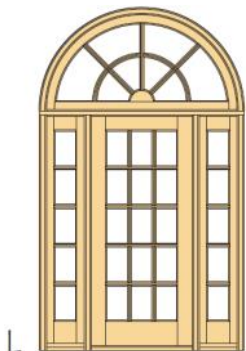

BEVELED.COM

FRENCH DOORS

757-715-1510

[Back to Main Door Groups](#)

www.beveled.com

- AVAILABLE IN **SELECT MAHOGANY & NOW RUSTIC ALDER**
- WIDE VARIETY OF STANDARD SIZES - CUSTOM SIZES NOW AVAILABLE
- ALL INSULATED GLASS - CLEAR, BEVELED EDGE, AND MANY DIFFERENT TEXTURED GLASS FOR PRIVACY
- ALL AVAILABLE AS PRE-HUNG UNITS - EXISTING HOMES AND NEW HOME CONSTRUCTION

757-715-1510

15-Lite Design

Back to Main Door Groups

www.beveled.com

757-715-1510

- AVAILABLE IN **SELECT MAHOGANY & NOW RUSTIC ALDER**
- WIDE VARIETY OF STANDARD SIZES - CUSTOM SIZES NOW AVAILABLE
- ALL INSULATED GLASS - CLEAR, BEVELED EDGE, AND MANY DIFFERENT TEXTURED GLASS FOR PRIVACY
- ALL AVAILABLE AS PRE-HUNG UNITS - EXISTING HOMES AND NEW HOME CONSTRUCTION