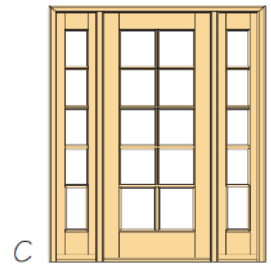

- AVAILABLE IN **SELECT MAHOGANY & NOW RUSTIC ALDER**
- WIDE VARIETY OF STANDARD SIZES - CUSTOM SIZES NOW AVAILABLE
- ALL INSULATED GLASS - CLEAR, BEVELED EDGE, AND MANY DIFFERENT TEXTURED GLASS FOR PRIVACY
- ALL AVAILABLE AS PRE-HUNG UNITS - EXISTING HOMES AND NEW HOME CONSTRUCTION

757-715-1510