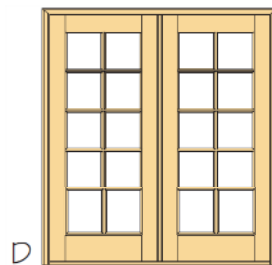

- AVAILABLE IN **SELECT MAHOGANY & NOW RUSTIC ALDER**
- WIDE VARIETY OF STANDARD SIZES - CUSTOM SIZES NOW AVAILABLE
- ALL INSULATED GLASS - CLEAR, BEVELED EDGE, AND MANY DIFFERENT TEXTURED GLASS FOR PRIVACY
- ALL AVAILABLE AS PRE-HUNG UNITS - EXISTING HOMES AND NEW HOME CONSTRUCTION

757-715-1510