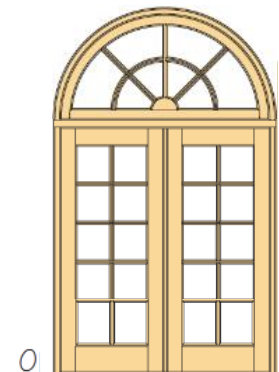

10-Lite Design