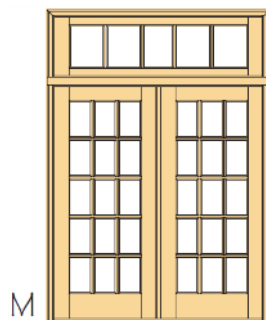

BEVELED.COM

FRENCH DOORS

757-715-1510

[Back to Main Door Groups](#)

www.beveled.com

- AVAILABLE IN **SELECT MAHOGANY & NOW RUSTIC ALDER**
- WIDE VARIETY OF STANDARD SIZES - CUSTOM SIZES NOW AVAILABLE
- ALL INSULATED GLASS - CLEAR, BEVELED EDGE, AND MANY DIFFERENT TEXTURED GLASS FOR PRIVACY
- ALL AVAILABLE AS PRE-HUNG UNITS - EXISTING HOMES AND NEW HOME CONSTRUCTION

757-715-1510

15-Lite Design

Back to Main Door Groups

www.beveled.com

757-715-1510

- AVAILABLE IN **SELECT MAHOGANY & NOW RUSTIC ALDER**
- WIDE VARIETY OF STANDARD SIZES - CUSTOM SIZES NOW AVAILABLE
- ALL INSULATED GLASS - CLEAR, BEVELED EDGE, AND MANY DIFFERENT TEXTURED GLASS FOR PRIVACY
- ALL AVAILABLE AS PRE-HUNG UNITS - EXISTING HOMES AND NEW HOME CONSTRUCTION