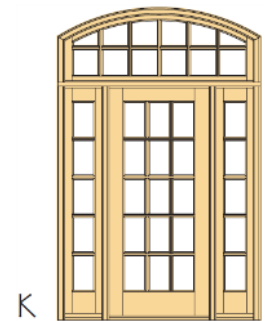

BEVELED.COM

FRENCH DOORS

757-715-1510

[Back to Main Door Groups](#)

www.beveled.com

- AVAILABLE IN **SELECT MAHOGANY & NOW RUSTIC ALDER**
- WIDE VARIETY OF STANDARD SIZES - CUSTOM SIZES NOW AVAILABLE
- ALL INSULATED GLASS - CLEAR, BEVELED EDGE, AND MANY DIFFERENT TEXTURED GLASS FOR PRIVACY
- ALL AVAILABLE AS PRE-HUNG UNITS - EXISTING HOMES AND NEW HOME CONSTRUCTION

757-715-1510

15-Lite Design

Back to Main Door Groups

www.beveled.com

757-715-1510

- AVAILABLE IN **SELECT MAHOGANY & NOW RUSTIC ALDER**
- WIDE VARIETY OF STANDARD SIZES - CUSTOM SIZES NOW AVAILABLE
- ALL INSULATED GLASS - CLEAR, BEVELED EDGE, AND MANY DIFFERENT TEXTURED GLASS FOR PRIVACY
- ALL AVAILABLE AS PRE-HUNG UNITS - EXISTING HOMES AND NEW HOME CONSTRUCTION