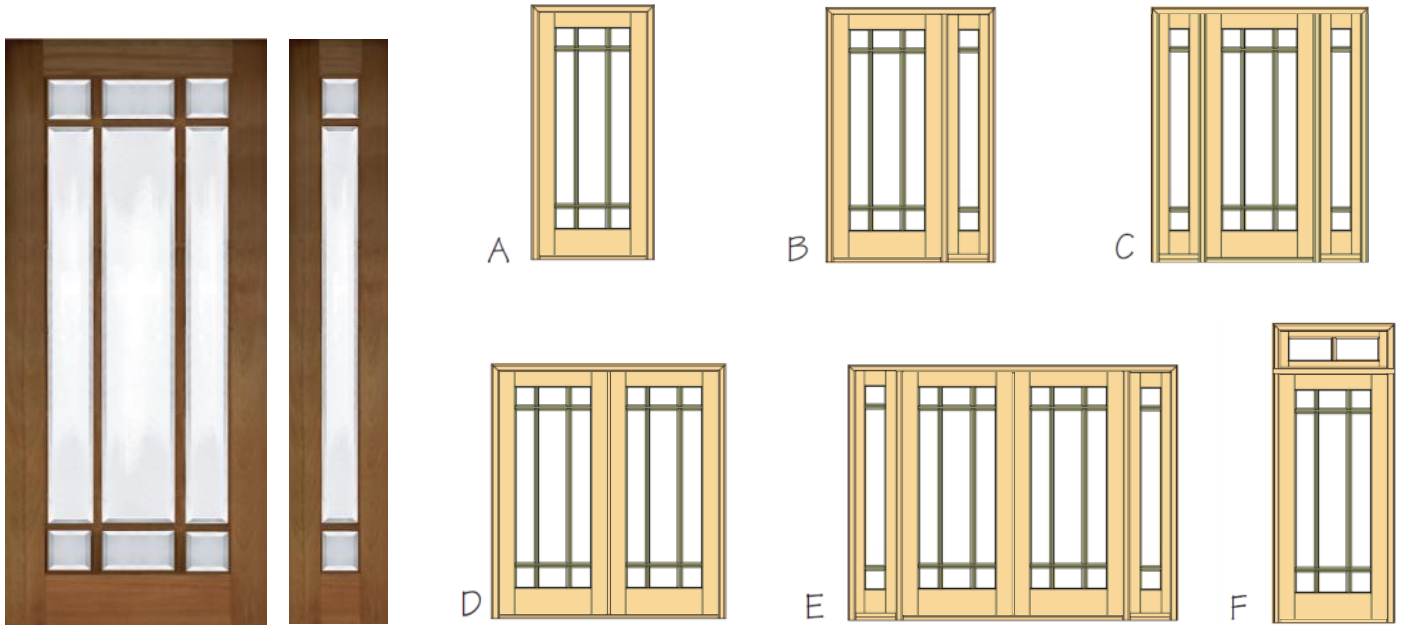

Panel Bottom Design

- AVAILABLE IN **SELECT MAHOGANY & NOW RUSTIC ALDER**
- WIDE VARIETY OF STANDARD SIZES - CUSTOM SIZES NOW AVAILABLE
- ALL INSULATED GLASS - CLEAR, BEVELED EDGE, AND MANY DIFFERENT TEXTURED GLASS FOR PRIVACY
- ALL AVAILABLE AS PRE-HUNG UNITS - EXISTING HOMES AND NEW HOME CONSTRUCTION

757-715-1510

10-Lite Design

- AVAILABLE IN **SELECT MAHOGANY & NOW RUSTIC ALDER**
- WIDE VARIETY OF STANDARD SIZES - CUSTOM SIZES NOW AVAILABLE
- ALL INSULATED GLASS - CLEAR, BEVELED EDGE, AND MANY DIFFERENT TEXTURED GLASS FOR PRIVACY
- ALL AVAILABLE AS PRE-HUNG UNITS - EXISTING HOMES AND NEW HOME CONSTRUCTION

757-715-1510

Marginal Design

- AVAILABLE IN **SELECT MAHOGANY & NOW RUSTIC ALDER**
- WIDE VARIETY OF STANDARD SIZES - CUSTOM SIZES NOW AVAILABLE
- ALL INSULATED GLASS - CLEAR, BEVELED EDGE, AND MANY DIFFERENT TEXTURED GLASS FOR PRIVACY
- ALL AVAILABLE AS PRE-HUNG UNITS - EXISTING HOMES AND NEW HOME CONSTRUCTION