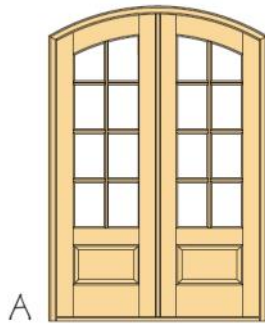

- AVAILABLE IN **SELECT MAHOGANY & NOW RUSTIC ALDER**
- WIDE VARIETY OF STANDARD SIZES - CUSTOM SIZES NOW AVAILABLE
- ALL INSULATED GLASS - CLEAR, BEVELED EDGE, AND MANY DIFFERENT TEXTURED GLASS FOR PRIVACY
- ALL AVAILABLE AS PRE-HUNG UNITS - EXISTING HOMES AND NEW HOME CONSTRUCTION

757-715-1510