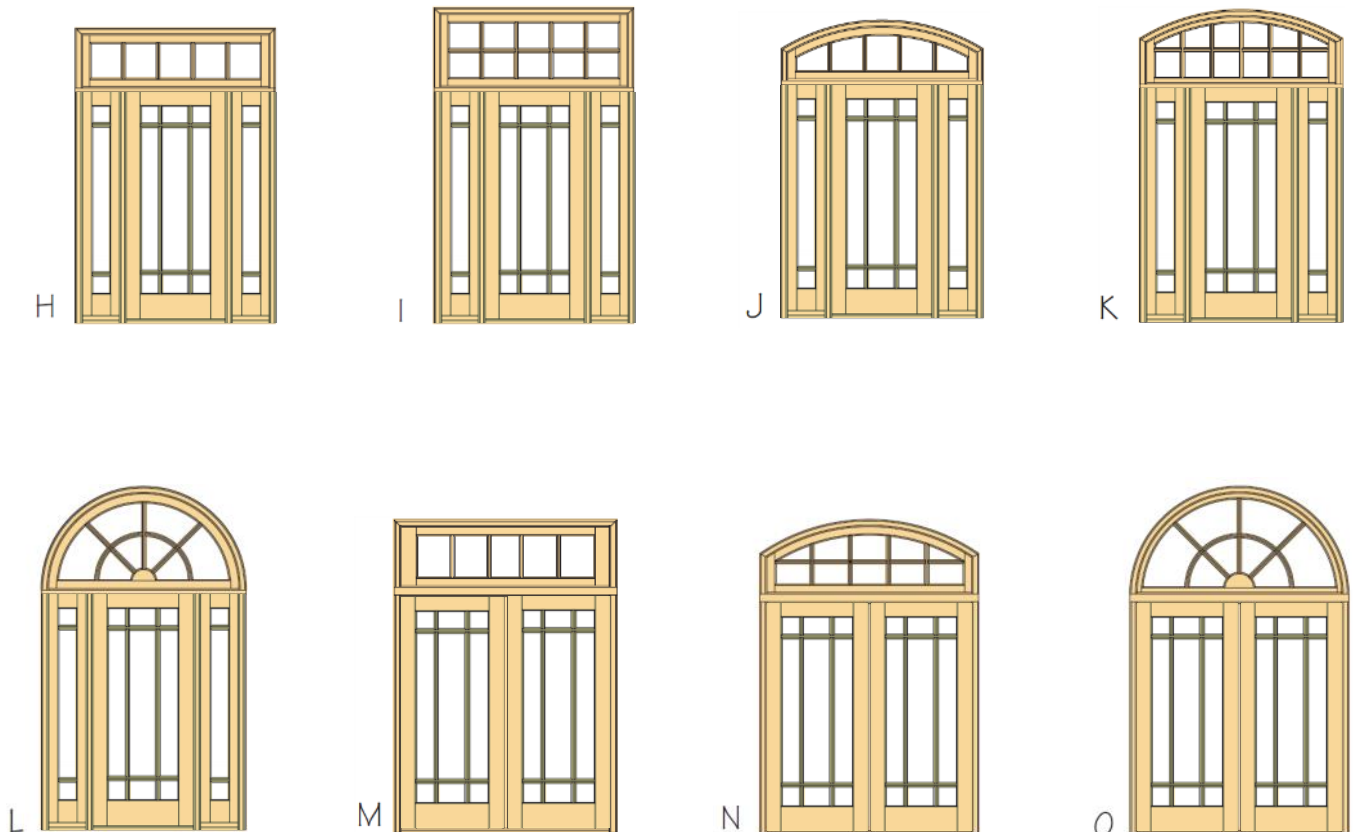

Panel Bottom Design

- AVAILABLE IN **SELECT MAHOGANY & NOW RUSTIC ALDER**
- WIDE VARIETY OF STANDARD SIZES - CUSTOM SIZES NOW AVAILABLE
- ALL INSULATED GLASS - CLEAR, BEVELED EDGE, AND MANY DIFFERENT TEXTURED GLASS FOR PRIVACY
- ALL AVAILABLE AS PRE-HUNG UNITS - EXISTING HOMES AND NEW HOME CONSTRUCTION

757-715-1510

10-Lite Design

- AVAILABLE IN **SELECT MAHOGANY & NOW RUSTIC ALDER**
- WIDE VARIETY OF STANDARD SIZES - CUSTOM SIZES NOW AVAILABLE
- ALL INSULATED GLASS - CLEAR, BEVELED EDGE, AND MANY DIFFERENT TEXTURED GLASS FOR PRIVACY
- ALL AVAILABLE AS PRE-HUNG UNITS - EXISTING HOMES AND NEW HOME CONSTRUCTION

757-715-1510

Marginal Design

- AVAILABLE IN **SELECT MAHOGANY & NOW RUSTIC ALDER**
- WIDE VARIETY OF STANDARD SIZES - CUSTOM SIZES NOW AVAILABLE
- ALL INSULATED GLASS - CLEAR, BEVELED EDGE, AND MANY DIFFERENT TEXTURED GLASS FOR PRIVACY
- ALL AVAILABLE AS PRE-HUNG UNITS - EXISTING HOMES AND NEW HOME CONSTRUCTION