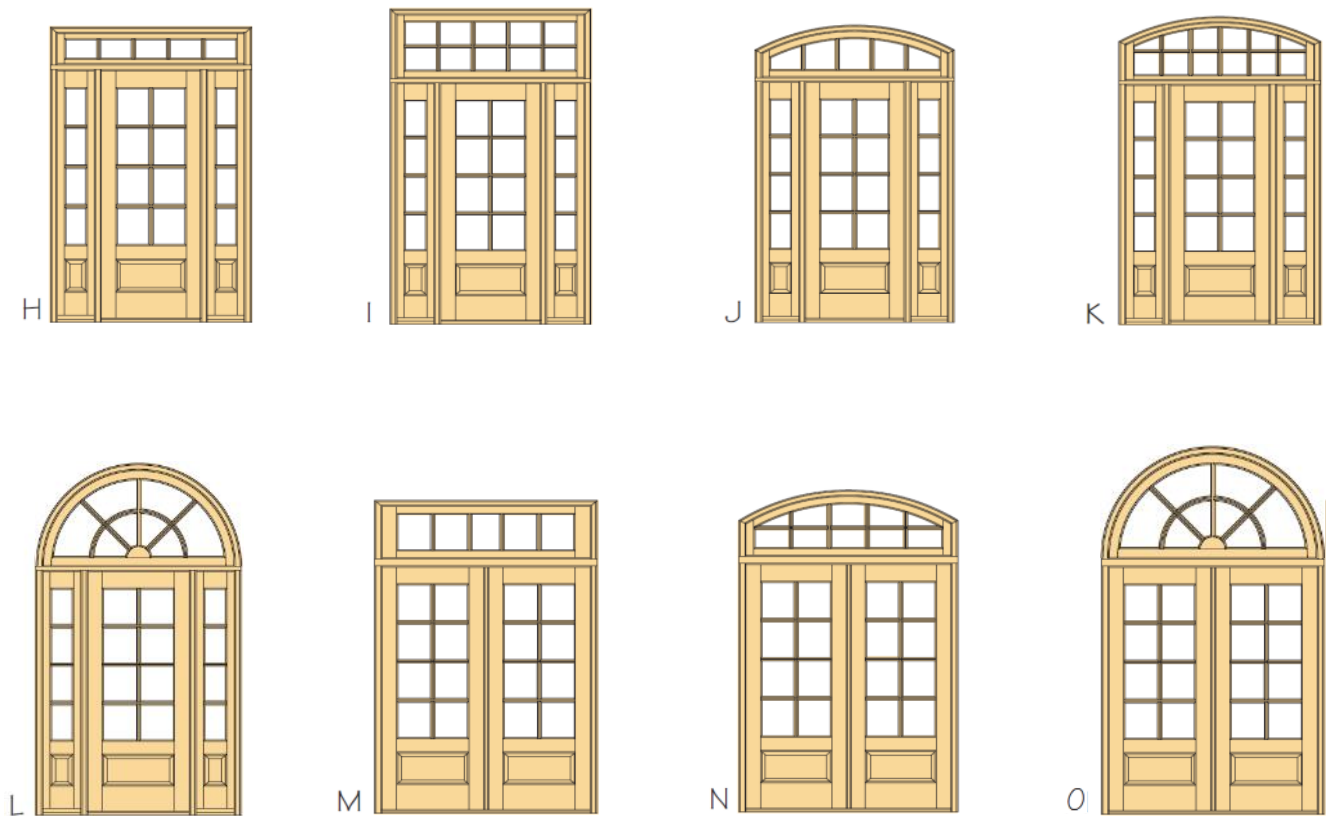

757-715-1510

15-Lite Design

Back to Main Door Groups

www.beveled.com

757-715-1510

- AVAILABLE IN **SELECT MAHOGANY & NOW RUSTIC ALDER**
- WIDE VARIETY OF STANDARD SIZES - CUSTOM SIZES NOW AVAILABLE
- ALL INSULATED GLASS - CLEAR, BEVELED EDGE, AND MANY DIFFERENT TEXTURED GLASS FOR PRIVACY
- ALL AVAILABLE AS PRE-HUNG UNITS - EXISTING HOMES AND NEW HOME CONSTRUCTION

Panel Bottom Design

- AVAILABLE IN **SELECT MAHOGANY & NOW RUSTIC ALDER**
- WIDE VARIETY OF STANDARD SIZES - CUSTOM SIZES NOW AVAILABLE
- ALL INSULATED GLASS - CLEAR, BEVELED EDGE, AND MANY DIFFERENT TEXTURED GLASS FOR PRIVACY
- ALL AVAILABLE AS PRE-HUNG UNITS - EXISTING HOMES AND NEW HOME CONSTRUCTION