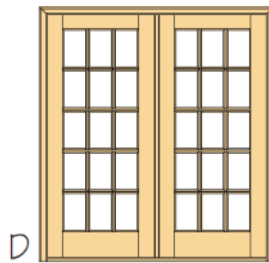

BEVELED.COM

FRENCH DOORS

757-715-1510

[Back to Main Door Groups](#)

www.beveled.com

- AVAILABLE IN **SELECT MAHOGANY & NOW RUSTIC ALDER**
- WIDE VARIETY OF STANDARD SIZES - CUSTOM SIZES NOW AVAILABLE
- ALL INSULATED GLASS - CLEAR, BEVELED EDGE, AND MANY DIFFERENT TEXTURED GLASS FOR PRIVACY
- ALL AVAILABLE AS PRE-HUNG UNITS - EXISTING HOMES AND NEW HOME CONSTRUCTION

757-715-1510

15-Lite Design

Back to Main Door Groups

www.beveled.com

757-715-1510

- AVAILABLE IN **SELECT MAHOGANY & NOW RUSTIC ALDER**
- WIDE VARIETY OF STANDARD SIZES - CUSTOM SIZES NOW AVAILABLE
- ALL INSULATED GLASS - CLEAR, BEVELED EDGE, AND MANY DIFFERENT TEXTURED GLASS FOR PRIVACY
- ALL AVAILABLE AS PRE-HUNG UNITS - EXISTING HOMES AND NEW HOME CONSTRUCTION