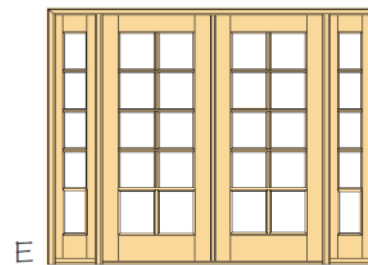

- AVAILABLE IN **SELECT MAHOGANY & NOW RUSTIC ALDER**
- WIDE VARIETY OF STANDARD SIZES - CUSTOM SIZES NOW AVAILABLE
- ALL INSULATED GLASS - CLEAR, BEVELED EDGE, AND MANY DIFFERENT TEXTURED GLASS FOR PRIVACY
- ALL AVAILABLE AS PRE-HUNG UNITS - EXISTING HOMES AND NEW HOME CONSTRUCTION

757-715-1510