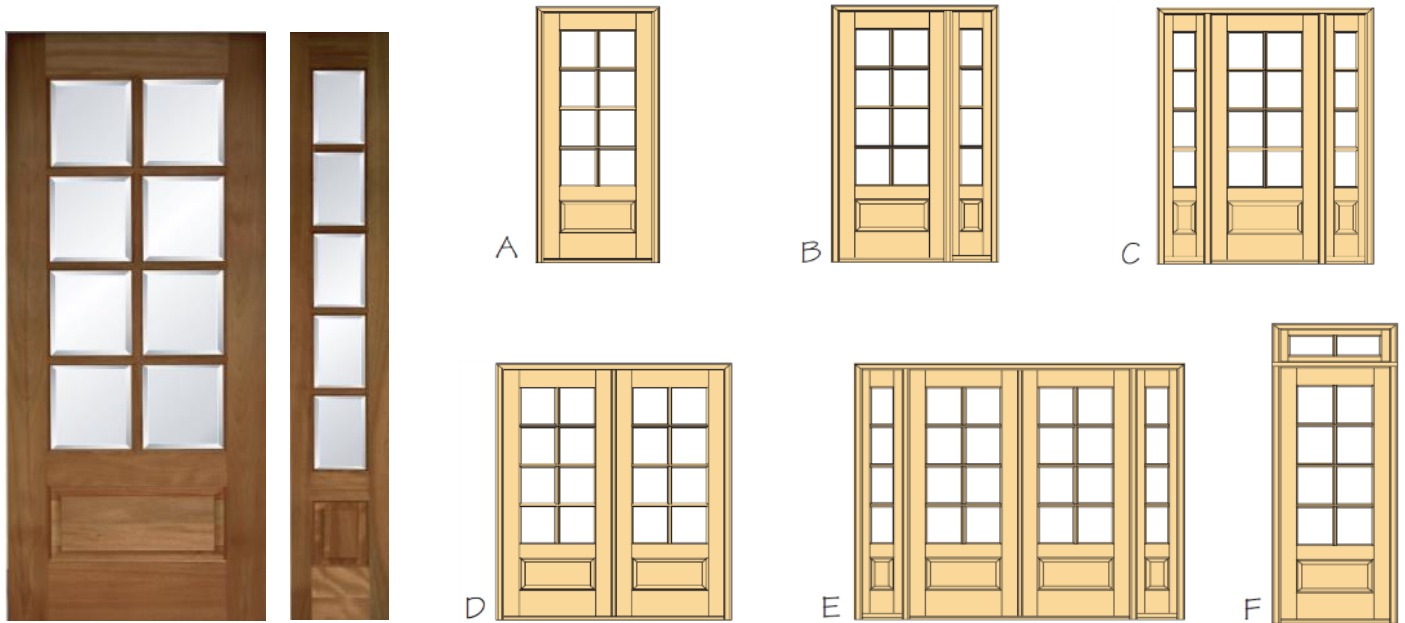

757-715-1510

15-Lite Design

Back to Main Door Groups

www.beveled.com

757-715-1510

- AVAILABLE IN **SELECT MAHOGANY & NOW RUSTIC ALDER**
- WIDE VARIETY OF STANDARD SIZES - CUSTOM SIZES NOW AVAILABLE
- ALL INSULATED GLASS - CLEAR, BEVELED EDGE, AND MANY DIFFERENT TEXTURED GLASS FOR PRIVACY
- ALL AVAILABLE AS PRE-HUNG UNITS - EXISTING HOMES AND NEW HOME CONSTRUCTION

Panel Bottom Design

- AVAILABLE IN **SELECT MAHOGANY & NOW RUSTIC ALDER**
- WIDE VARIETY OF STANDARD SIZES - CUSTOM SIZES NOW AVAILABLE
- ALL INSULATED GLASS - CLEAR, BEVELED EDGE, AND MANY DIFFERENT TEXTURED GLASS FOR PRIVACY
- ALL AVAILABLE AS PRE-HUNG UNITS - EXISTING HOMES AND NEW HOME CONSTRUCTION