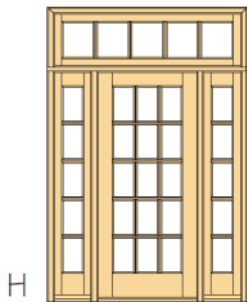

BEVELED.COM

FRENCH DOORS

757-715-1510

[Back to Main Door Groups](#)

www.beveled.com

- AVAILABLE IN **SELECT MAHOGANY & NOW RUSTIC ALDER**
- WIDE VARIETY OF STANDARD SIZES - CUSTOM SIZES NOW AVAILABLE
- ALL INSULATED GLASS - CLEAR, BEVELED EDGE, AND MANY DIFFERENT TEXTURED GLASS FOR PRIVACY
- ALL AVAILABLE AS PRE-HUNG UNITS - EXISTING HOMES AND NEW HOME CONSTRUCTION

757-715-1510

15-Lite Design

Back to Main Door Groups

www.beveled.com

757-715-1510

- AVAILABLE IN **SELECT MAHOGANY & NOW RUSTIC ALDER**
- WIDE VARIETY OF STANDARD SIZES - CUSTOM SIZES NOW AVAILABLE
- ALL INSULATED GLASS - CLEAR, BEVELED EDGE, AND MANY DIFFERENT TEXTURED GLASS FOR PRIVACY
- ALL AVAILABLE AS PRE-HUNG UNITS - EXISTING HOMES AND NEW HOME CONSTRUCTION