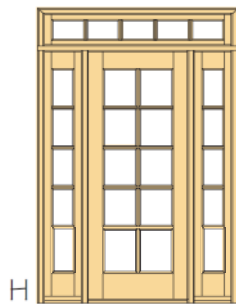

10-Lite Design