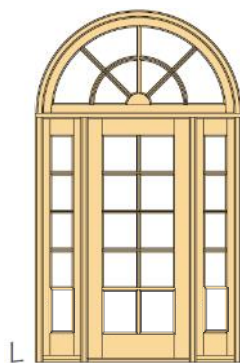

10-Lite Design