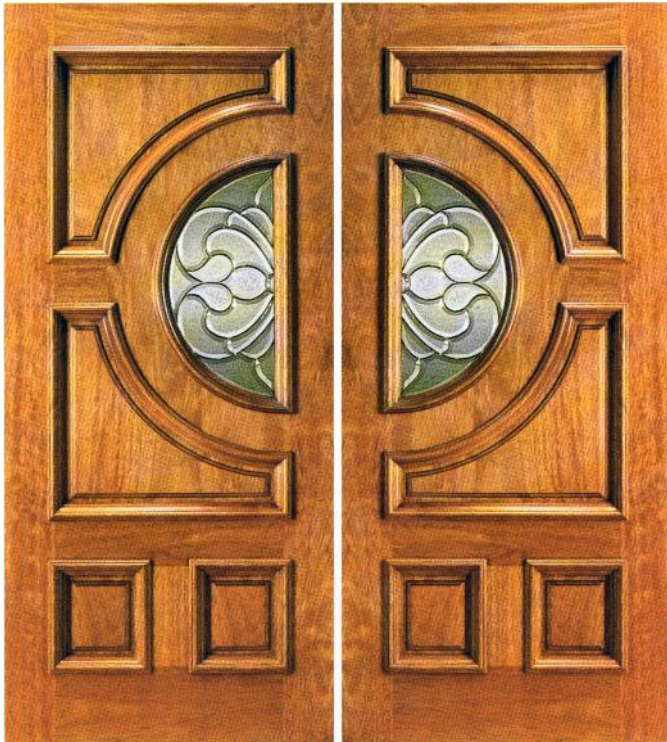

Back to Main Door Groups

www.beveled.com

- AVAILABLE IN MAHOGANY & AMERICAN RED OAK
- WIDE VARIETY OF STANDARD SIZES - CUSTOM SIZES NOW AVAILABLE
- BRASS, SILVER, AND BLACK CAMING AVAILABLE - ALL INSULATED GLASS
- ALL AVAILABLE AS PRE-HUNG UNITS - EXISTING HOMES AND NEW HOME CONSTRUCTION

757-715-1510

1670