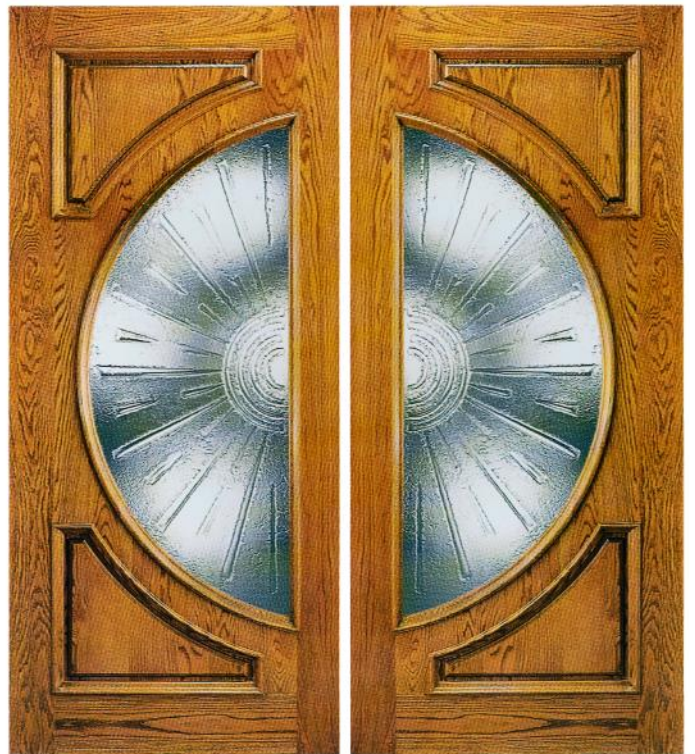

757-715-1510

1109-A

1106-A

1108-A

1108-B
Hand Cast Glass

Back to Main Door Groups

www.beveled.com

- AVAILABLE IN MAHOGANY & AMERICAN RED OAK
- WIDE VARIETY OF STANDARD SIZES - CUSTOM SIZES NOW AVAILABLE
- BRASS, SILVER, AND BLACK CAMING AVAILABLE - ALL INSULATED GLASS
- ALL AVAILABLE AS PRE-HUNG UNITS - EXISTING HOMES AND NEW HOME CONSTRUCTION