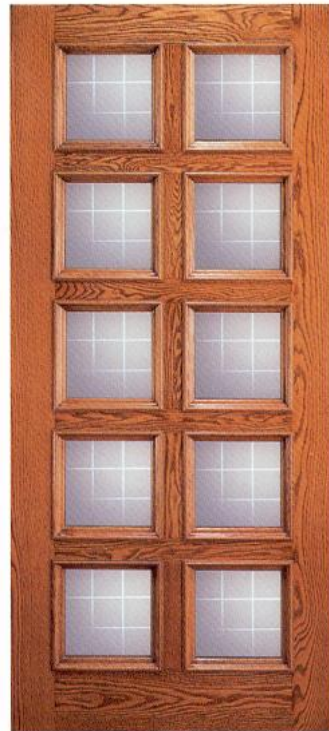

1107-A

1102-PP

1102-CP

154

1411

#154-B Design Door

DETAILS

Doors Available in Select Mahogany & Red Oak

**#1525 Doors
Sidelites & Upper Unit From TDL Series**

1105-A

1112

1114

1116

1117

1118

Back to Main Door Groups