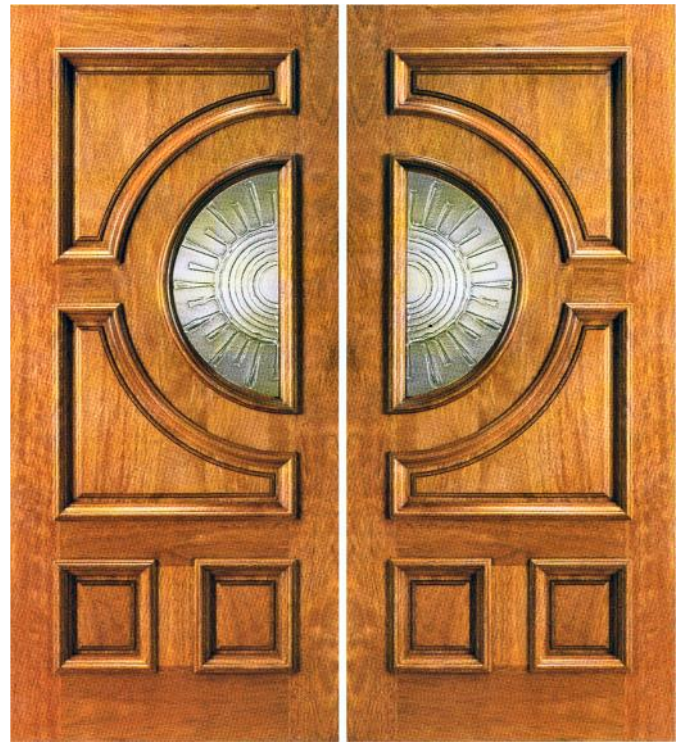

1676
Hand Cast Glass