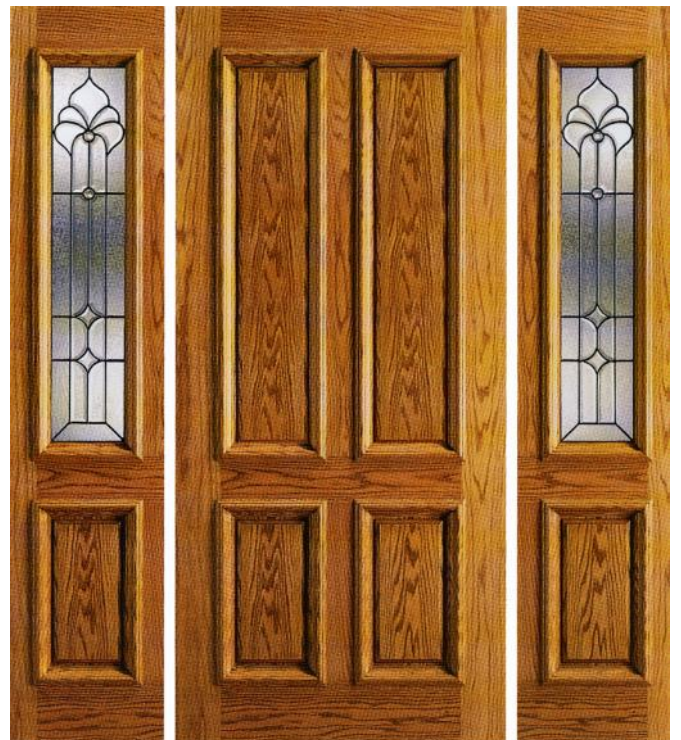

DETAILS

757-715-1510

Doors Available in Select Mahogany & Red Oak

1101-PP