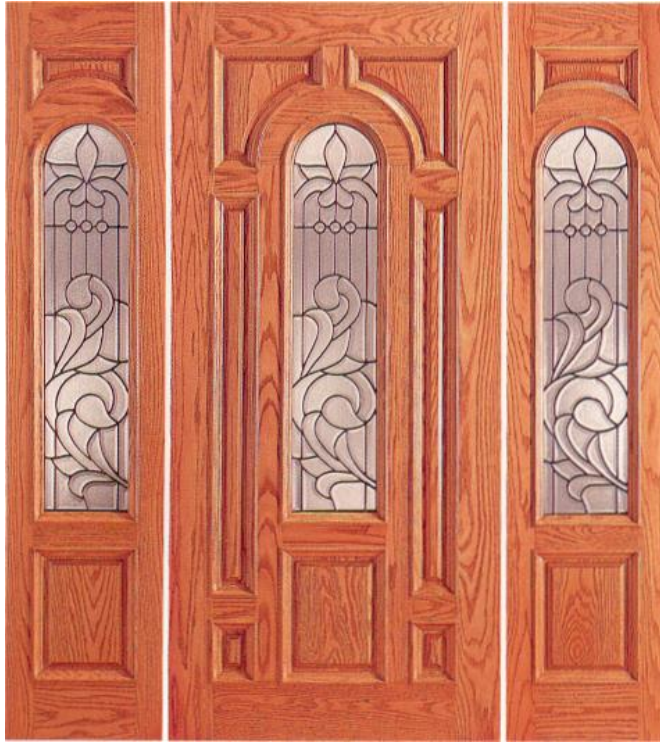

757-715-1510

1203-A

1203-CP

1203-PP

#1203-CP Doors Installed as Courtyard Doors

Back to Main Door Groups

www.beveled.com

- AVAILABLE IN MAHOGANY & AMERICAN RED OAK
- WIDE VARIETY OF STANDARD SIZES - CUSTOM SIZES NOW AVAILABLE
- BRASS, SILVER, AND BLACK CAMING AVAILABLE - ALL INSULATED GLASS
- ALL AVAILABLE AS PRE-HUNG UNITS - EXISTING HOMES AND NEW HOME CONSTRUCTION

757-715-1510

1525-A

1525-CP

1525-PP

#1525-PP, 8'0" High

DETAILS

757-715-1510

Doors Available in Select Mahogany & Red Oak