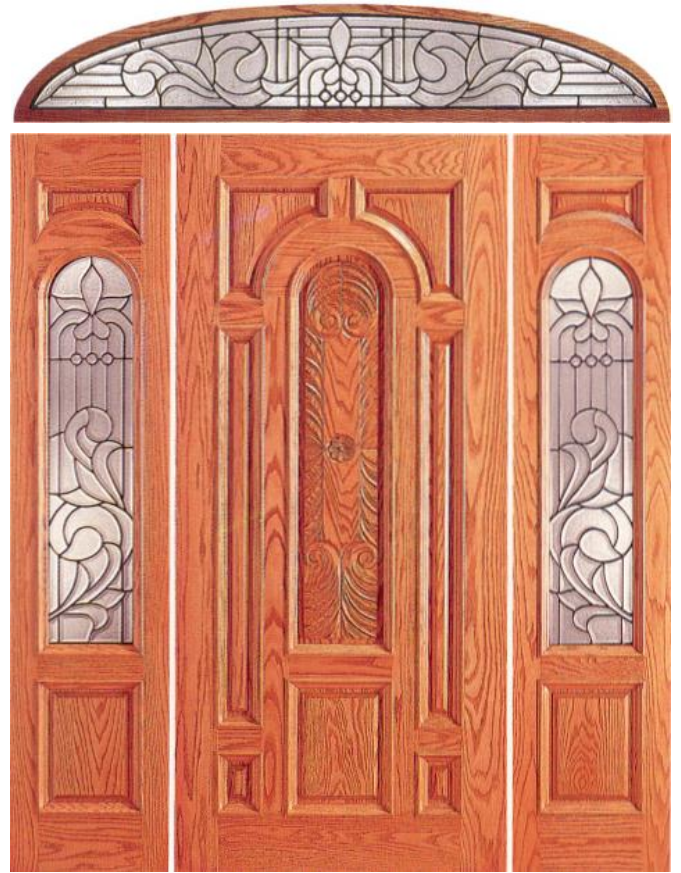

757-715-1510

1203-A

1203-CP

1203-PP

#1203-CP Doors Installed as Courtyard Doors

Back to Main Door Groups

www.beveled.com

- AVAILABLE IN MAHOGANY & AMERICAN RED OAK
- WIDE VARIETY OF STANDARD SIZES - CUSTOM SIZES NOW AVAILABLE
- BRASS, SILVER, AND BLACK CAMING AVAILABLE - ALL INSULATED GLASS
- ALL AVAILABLE AS PRE-HUNG UNITS - EXISTING HOMES AND NEW HOME CONSTRUCTION

757-715-1510

1525-A

1525-CP

1525-PP

#1525-PP, 8'0" High

DETAILS

757-715-1510

Doors Available in Select Mahogany & Red Oak