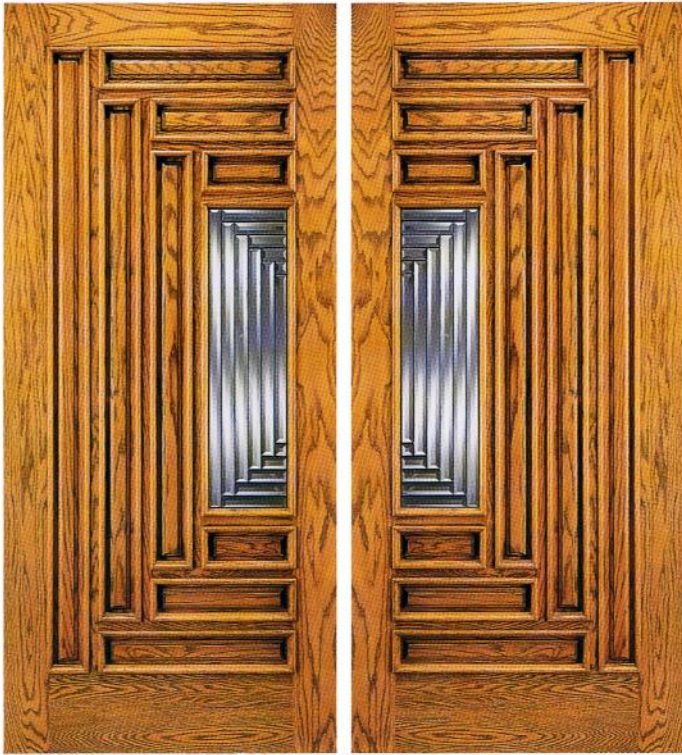

Back to Main Door Groups

www.beveled.com

- AVAILABLE IN MAHOGANY & AMERICAN RED OAK
- WIDE VARIETY OF STANDARD SIZES - CUSTOM SIZES NOW AVAILABLE
- BRASS, SILVER, AND BLACK CAMING AVAILABLE - ALL INSULATED GLASS
- ALL AVAILABLE AS PRE-HUNG UNITS - EXISTING HOMES AND NEW HOME CONSTRUCTION

757-715-1510

1109-A