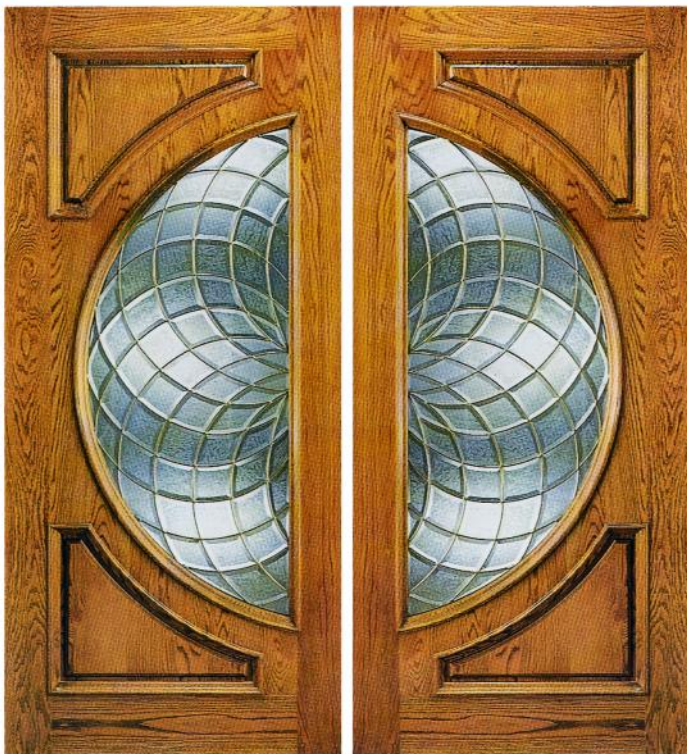

Back to Main Door Groups

www.beveled.com

- AVAILABLE IN MAHOGANY & AMERICAN RED OAK
- WIDE VARIETY OF STANDARD SIZES - CUSTOM SIZES NOW AVAILABLE
- BRASS, SILVER, AND BLACK CAMING AVAILABLE - ALL INSULATED GLASS
- ALL AVAILABLE AS PRE-HUNG UNITS - EXISTING HOMES AND NEW HOME CONSTRUCTION

757-715-1510

1108-A