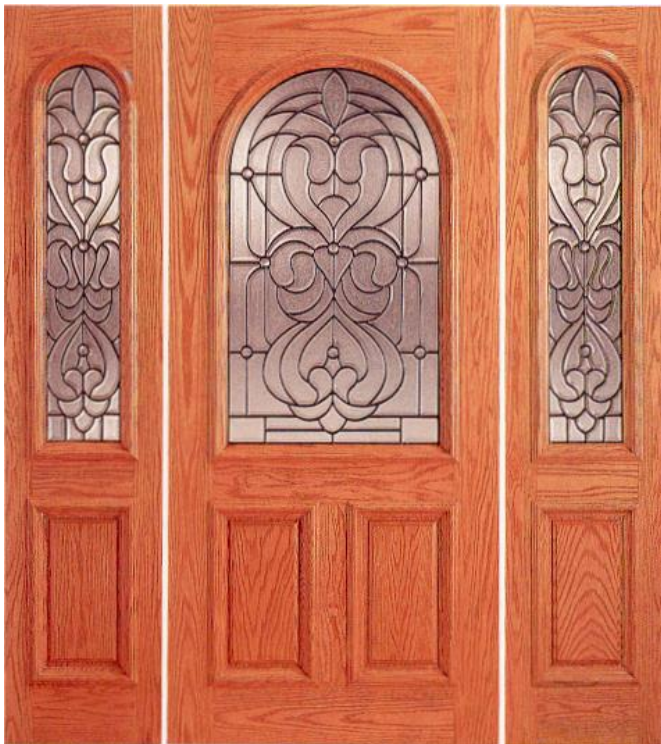

1101-B

1101-A

1102-A

1101-PP

Back to Main Door Groups

www.beveled.com

757-715-1510

- AVAILABLE IN MAHOGANY & AMERICAN RED OAK
- WIDE VARIETY OF STANDARD SIZES - CUSTOM SIZES NOW AVAILABLE
- BRASS, SILVER, AND BLACK CAMING AVAILABLE - ALL INSULATED GLASS
- ALL AVAILABLE AS PRE-HUNG UNITS - EXISTING HOMES AND NEW HOME CONSTRUCTION

1107-A

1102-PP

1102-CP

154

1411

#154-B Design Door

DETAILS

Doors Available in Select Mahogany & Red Oak